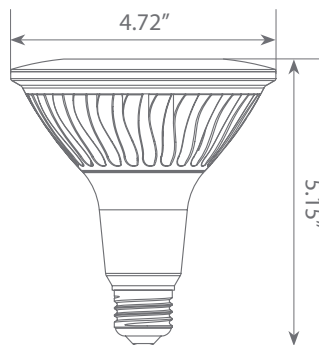

## Specifications

Input Power	Input Voltage	Lumen Output	Beam Angle	Center Beam	CCT
20 W	120V	1700 lm	45°	N/A	2700 K
CRI	Luminous Efficacy	Power Factor	Input Current	Base/Cap	Lamp Lifespan
80	85 lm/W	0.7	0.18 A	E26	25,000 Hrs.

### Product Dimensions