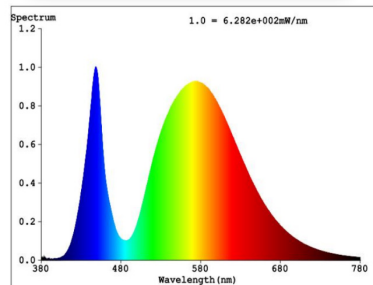

Spectral Power Distribution