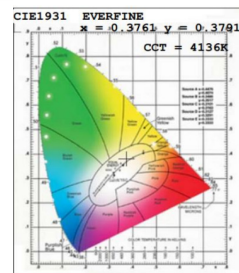

Que-2-TXT™
Questions?
scan to text us fast

HID EQUAL LED RETROFIT KITS

REPLACES 1,000W HID

1,000W

HID equal

specifications

CRI	Material	L70 hours	Surge Protection	Ambient Temp (F)	Power Factor	IP rating	Dimmable	THC	Beam Angle	Enclosed Fixture Rated
> 70	aluminum	50,000	6 KV built-in	-40° - 122°	> 0.9	IP 44	1 - 10%	6.21%	114°	yes

select your lamp

Part Number	Color Temp	Voltage	Lumen Output	Efficacy	Consumption
GI-RKD-D1000-DLC	4000K	100 - 277 V	40,000	125 lm / W	320W
GI-RKD-C1000-DLC	5700K	100 - 277 V	40,000	125 lm / W	320W
GI-RKD-C1000-480DLC	5700K	348 - 480 V	37,500	136 lm / W	300W

other

Fixture Dimensions	Driver Dimensions	Warranty	Gross Weight	Case QTY
12.59" (L) x 9.33" (H)	8 7/8" (L) x 1 3/4" (H) x 3 5/8" (W)	6 years	11 lbs	1 pcs

Features

- External Driver
- 50,000 hour LED lifespan based on IES LM-80 results and TM-21 calculations
- Allows for reflector to be removed to create more space for installation
- Adjustable bracket included

Spectral Power Distribution

Chromaticity Diagram

Not all product variations listed on this page may be DLC qualified. Visit www.designlights.org/search to confirm qualification.

/greenignite
@greenignite