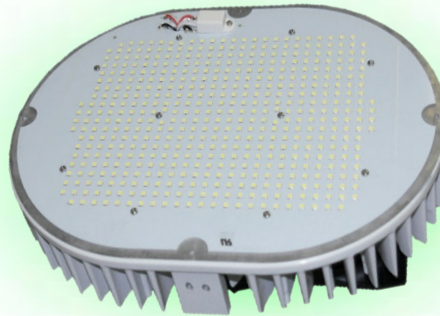

Que-2-TXT™
Questions?
scan to text us fast

HID EQUAL LED RETROFIT KITS

REPLACES 1,000W HID

1,000W

HID equal

specifications

CRI	Material	L70 hours	Surge Protection	Ambient Temp (F)	Power Factor	IP rating	Dimmable	THC	Beam Angle	Enclosed Fixture Rated
> 70	aluminum	50,000	6 KV built-in	-40° - 122°	> 0.9	IP 44	1 - 10%	6.21%	114°	yes

select your lamp

Part Number	Color Temp	Voltage	Lumen Output	Efficacy	Consumption
GI-RKD-D1000-DLC	4000K	100 - 277 V	40,000	125 lm / W	320W
GI-RKD-C1000-DLC	5700K	100 - 277 V	40,000	125 lm / W	320W
GI-RKD-C1000-480DLC	5700K	348 - 480 V	37,500	136 lm / W	300W

other

Fixture Dimensions	Driver Dimensions	Warranty	Gross Weight	Case QTY
12.59" (L) x 9.33" (H)	8 7/8" (L) x 1 3/4" (H) x 3 5/8" (W)	6 years	11 lbs	1 pcs

Features

- External Driver
- 50,000 hour LED lifespan based on IES LM-80 results and TM-21 calculations
- Allows for reflector to be removed to create more space for installation
- Adjustable bracket included