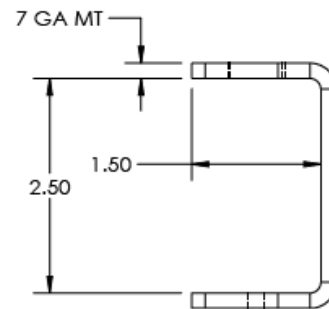

HEAVY DUTY GOOSENECK FLEX ARM

95013 24" Long, 3/8-16 Female, C-Clamp Base

ARM LENGTH	24" (609.6mm)
ARM MATERIAL	Steel
OUTSIDE DIAMETER	.695"
INSIDE DIAMETER	.325"
LOAD RATING	Max Load @ 90 Degrees: <u>1.5 pounds</u>
FEEL	Heavy Duty, Feels Stiff
MOUNTING STYLE	C-Clamp, 2.5" L x 2.0" W x 1.5" H Threaded in place with Loctite
TOP FITTING	3/8-16 UNC Female Thread
BASE FITTING	Black e-coated 3/8 NPSM x .375" long Hex Fer- rule
COVERING SLEEVE	PVC, Matte Black