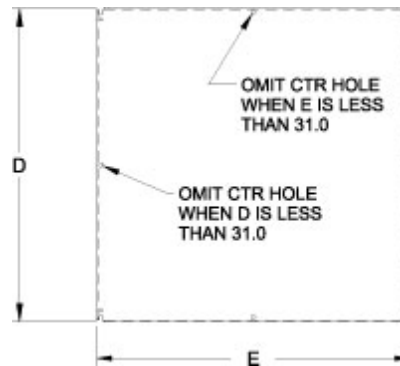

Quality Products. Service Excellence.

Inner Panels *EP Series*

Eclipse Series Enclosures

Features

- Larger than standard NEMA panel used in same sized enclosure.
- 12gauge steel construction.
- Larger sizes have 2 or 4 formed flanges for added strength.
- Slotted corner design for easier mounting.
- Finished in white or unpainted galvanized.

| Mild Steel Galvanized | | Size | | |
|-----------------------|----------|-------|-------|-------|
| Part No. | Part No. | D | E | Gauge |
| EP1210 | EPG1210 | 10.20 | 8.20 | 12 |
| EP1212 | EPG1212 | 10.20 | 10.20 | 12 |
| EP1224 | EPG1224 | 10.20 | 22.20 | 12 |
| EP1612 | EPG1612 | 14.20 | 10.20 | 12 |
| EP1616 | EPG1616 | 14.20 | 14.20 | 12 |
| EP1620 | EPG1620 | 14.20 | 18.20 | 12 |
| EP2012 | EPG2012 | 18.20 | 10.20 | 12 |
| EP2016 | EPG2016 | 18.20 | 14.20 | 12 |
| EP2020 | EPG2020 | 18.20 | 18.20 | 12 |
| EP2024 | EPG2024 | 18.20 | 22.20 | 12 |
| EP2412 | EPG2412 | 22.20 | 10.20 | 12 |
| EP2416 | EPG2416 | 22.20 | 14.20 | 12 |
| EP2420 | EPG2420 | 22.20 | 18.20 | 12 |
| EP2424 | EPG2424 | 22.20 | 22.20 | 12 |
| EP2430 | EPG2430 | 22.20 | 28.20 | 12 |
| EP2442 | EPG2442 | 22.20 | 40.20 | 12 |
| EP2448 | EPG2448 | 22.20 | 46.20 | 12 |
| EP3012 | EPG3012 | 28.20 | 10.20 | 12 |
| EP3016 | EPG3016 | 28.20 | 14.20 | 12 |
| EP3020 | EPG3020 | 28.20 | 18.20 | 12 |
| EP3024 | EPG3024 | 28.20 | 22.20 | 12 |