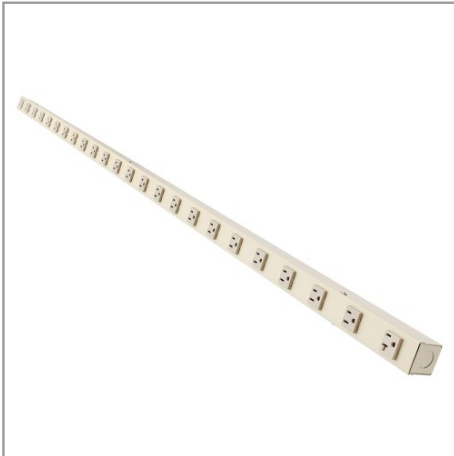

## 24-Outlet Vertical Power Strip, 120V, 20A, Hardwired Input, 72 in.

MODEL NUMBER: **PS7224-20HW**

### Description

Tripp Lite's PS7224-20HW Power Strip offers 20 amp multi-outlet AC power distribution in a convenient 72 inch hardwire cabinet. Includes knockout panels to accept 3/4 in. conduit fittings for hardwire installation and 24 output receptacles with 2.795 inch center-to-center spacing. Ideal for horizontal or vertical raceway style power distribution in office, workbench, industrial, networking and telecom applications.

FORMAT: 72 inch strip format with 24 outlets

### Features

- Versatile all-metal 72 inch format with outlets arranged in a single row
- Knockout panels for 3/4 inch conduit fittings allow permanent hardwire installation
- Ideal for horizontal or vertical raceway style power distribution in office, workbench, industrial, networking and telecom applications
- 24 outlets total, 2 NEMA 5-15/20R (20A) and 22 NEMA 5-15R (15A)
- 20 amp electrical capacity
- 120V AC, 50/60Hz electrical compatibility