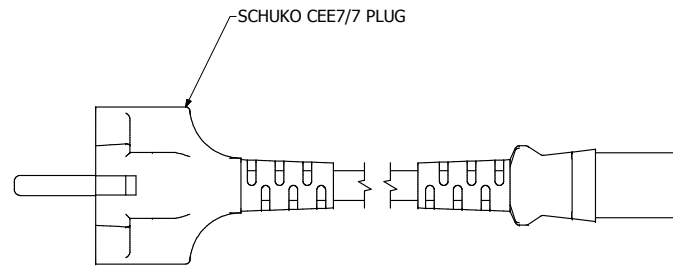

TOP VIEW

EU PLUG

ISOMETRIC VIEW

SIDE VIEW

IEC PLUG

1581C6EU
Rated - 10 Amps / 250 VAC
Standard - 3 Wire Cord
Molded Plug Ends With Strain Relief
6' Foot Cord Length

**HAMMOND
MANUFACTURING™**

1581C6EU