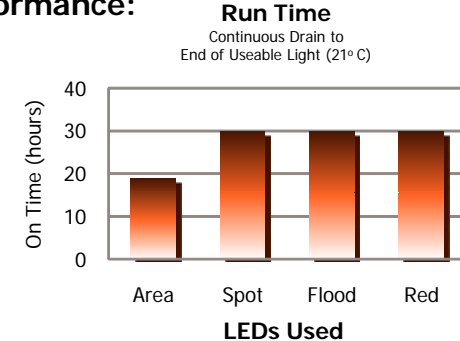

Performance:

Tested according to ANSI/NEMA FL 1 Standards.

Important Notice

This datasheet contains information specific to products manufactured at the time of its publication
Contents herein do not constitute a warranty
©Energizer / All Rights Reserved