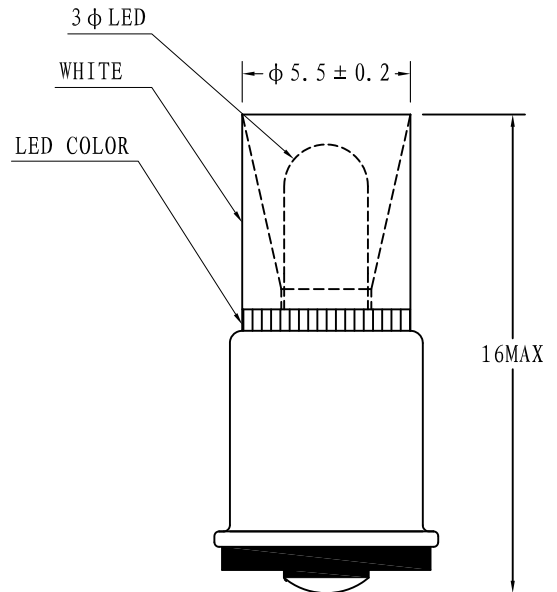

### Electro-Optical Characteristics and Ratings

| Part Number  | Color          | Voltage<br>V DC | Current<br>mA | Lumi. Intensity<br>mcd | Peak Wavelength<br>nm | 50% Power Angle (deg) |
|--------------|----------------|-----------------|---------------|------------------------|-----------------------|-----------------------|
| VC1510125UR3 | Red            | 12              | 14            | 330                    | 630                   | 20                    |
| VC1510125UG3 | Green          | 12              | 14            | 910                    | 525                   | 25                    |
| VC1510125UY3 | Yellow         | 12              | 14            | 280                    | 587                   | 20                    |
| VC1510125B3  | Blue           | 12              | 14            | 350                    | 470                   | 25                    |
| VC1510125W3  | White Clear    | 12              | 14            | 700                    | *                     | 30                    |
| VC1510125W3D | White Diffused | 12              | 14            | 350                    | *                     | 30                    |
| VC1510135UR3 | Red            | 24              | 14            | 330                    | 630                   | 20                    |
| VC1510135UG3 | Green          | 24              | 14            | 910                    | 525                   | 25                    |
| VC1510135UY3 | Yellow         | 24              | 14            | 280                    | 587                   | 20                    |
| VC1510135B3  | Blue           | 24              | 14            | 350                    | 470                   | 25                    |
| VC1510135W3  | White Clear    | 24              | 14            | 700                    | *                     | 30                    |
| VC1510135W3D | White Diffused | 24              | 14            | 350                    | *                     | 30                    |
| VC1510145UR3 | Red            | 28              | 14            | 330                    | 630                   | 20                    |
| VC1510145UG3 | Green          | 28              | 14            | 910                    | 525                   | 25                    |
| VC1510145UY3 | Yellow         | 28              | 14            | 280                    | 587                   | 20                    |
| VC1510145B3  | Blue           | 28              | 14            | 350                    | 470                   | 25                    |
| VC1510145W3  | White Clear    | 28              | 14            | 700                    | *                     | 30                    |
| VC1510145W3D | White Diffused | 28              | 14            | 350                    | *                     | 30                    |