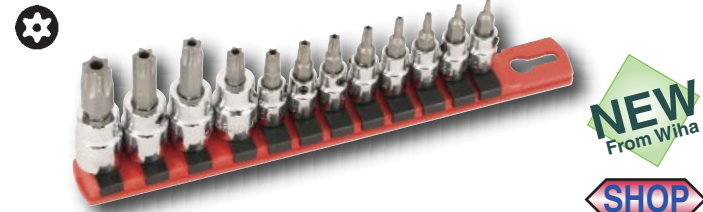

763 99 12 pc. Tamper Resistant TORX® Socket Set 1/4" & 3/8" Square Drive Replaceable Bit Socket. 1/4" & 5/16" Bits CVM tool steel.

Item No.	lbs.	Set includes the following:
763 99	.77	1/4": T7s, T8s, T10s, T15s, T20s, T25s, T27s, T30s, T40s 5/16": T45s, T50s, T55s