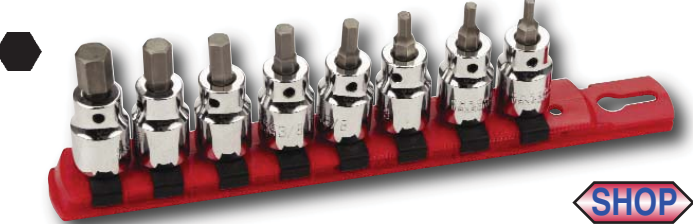

Wiha Socket Sets On Molded Rails

SHOP

713 91 10 pc. Hex Inch Socket Set
1/4" Square drive replaceable bit socket. Bits CVM tool steel.
OAL 1.5"
Item No.

713 91	lbs.	Set includes the following:
.48		1/16, 5/64, 3/32, 7/64, 1/8 9/64, 5/32, 3/16, 7/32, 1/4"

SHOP

713 93 5 pc. Hex Inch Socket Set
3/8" Square Drive Replaceable Bit Socket. 1/4" Bits CVM tool steel.
Item No.

713 93	lbs.	Set includes the following:
.54		Hex Inch: 1/8, 3/16, 1/4, 5/16, 3/8"

SHOP

713 92 8 pc. Hex Inch Socket Set
3/8" Square Drive Replaceable Bit Socket. 1/4" Bits CVM tool steel.
OAL 1.65"
Item No.

713 92	lbs.	Set includes the following:
.78		1/8, 9/64, 5/32, 3/16, 7/32, 1/4, 5/16, 3/8"

SHOP

719 99 9 pc. Tamper Resistant Hex Inch Socket Set
3/8" Square Drive Replaceable Bit Socket. 1/4" Bits CVM tool steel.
Item No.

719 99	lbs.	Set includes the following:
.83		Tamper Resistant Hex Inch: 5/64, 3/32, 7/64, 1/8, 9/64, 5/32, 3/16, 7/32, 1/4"

SHOP

719 96 9 pc. Hex Metric Socket Set
1/4" & 3/8" Square Drive Replaceable Bit Socket. 1/4" Bits CVM tool steel. OAL 1.65"
Item No.