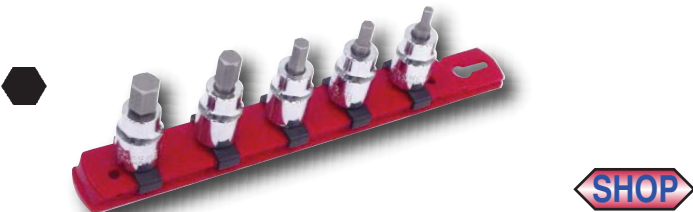

Wiha Socket Sets On Molded Rails

SHOP

713 91 10 pc. Hex Inch Socket Set
1/4" Square drive replaceable bit socket. Bits CVM tool steel.
OAL 1.5"
Item No.

713 91	lbs.	Set includes the following:
.48		1/16, 5/64, 3/32, 7/64, 1/8 9/64, 5/32, 3/16, 7/32, 1/4"

SHOP

713 93 5 pc. Hex Inch Socket Set
3/8" Square Drive Replaceable Bit Socket. 1/4" Bits CVM tool steel.
Item No.

713 93	lbs.	Set includes the following:
.54		Hex Inch: 1/8, 3/16, 1/4, 5/16, 3/8"

SHOP

713 92 8 pc. Hex Inch Socket Set
3/8" Square Drive Replaceable Bit Socket. 1/4" Bits CVM tool steel.
OAL 1.65"
Item No.

713 92	lbs.	Set includes the following:
.78		1/8, 9/64, 5/32, 3/16, 7/32, 1/4, 5/16, 3/8"

SHOP

719 99 9 pc. Tamper Resistant Hex Inch Socket Set
3/8" Square Drive Replaceable Bit Socket. 1/4" Bits CVM tool steel.
Item No.

719 99	lbs.	Set includes the following:
.83		Tamper Resistant Hex Inch: 5/64, 3/32, 7/64, 1/8, 9/64, 5/32, 3/16, 7/32, 1/4"

SHOP

719 96 9 pc. Hex Metric Socket Set
1/4" & 3/8" Square Drive Replaceable Bit Socket. 1/4" Bits CVM tool steel. OAL 1.65"
Item No.