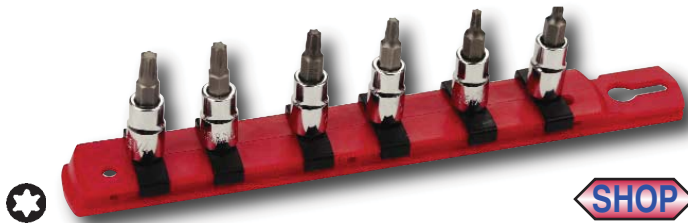

713 94	lbs.	Set includes the following:
.56		Hex Metric: 4.0, 5.0, 6.0, 8.0, 10.0mm

Wiha E-TORX® Socket Set On Molded Rails

SHOP

773 91 8 pc. E-TORX® Socket Set
Item No.

773 91	lbs.	Set includes the following:
.62		1/4" drive: E6, E7, E8, E10 3/8" drive: E12, E14 1/2" drive: E16, E18

Wiha Socket Sets On Molded Rails

761 91 10 pc. TORX® Socket Set
1/4" Square Drive Replaceable Bit Socket. Bits CVM tool steel.
OAL 1.5"

Item No.	lbs.	Set includes the following:
761 91	.48	T7, T8, T9, T10, T15, T20, T25, T27, T30, T40

701 95 10 pc. Tamper Resistant TORX® Socket Set 1/4" Square drive replaceable bit socket. 1/4" Bits CVM tool steel.

Item No.	lbs.	Set includes the following:
701 95	.48	T7s, T8s, T9s, T10s, T15s, T20s, T25s, T27s, T30s, T40s