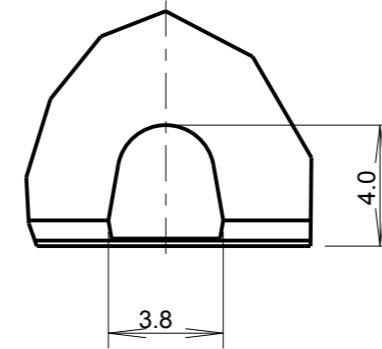

CUSTOMER DRAWING

SCALE 1:1
GENERAL VIEW

DETAIL A
SCALE 4:1

SECTION A-A
SCALE 12:1

REV.	DATE	D.C.N. NUMBER	DESCRIPTION	CHECKED BY DATE	APPROVED BY DATE
1	04-May-07		FIRST ISSUE		
1A	01-May-12	03/11/1292	CHANGED NOTES AND CHANGED DIMENTIONS	FP 01-May-12	PW 02-May-12

MATERIAL: POLYCARBONATE

<p>technical plastics 103 BUCKINGHAM AVE, SLOUGH, BERKSHIRE, SL1 4PF, UK Tel: +44 1753 610800 Fax: +44 1753 811359 design@carclo-optics.com www.carclo-optics.com</p>	Title		WIDE SOFT BEAM FROSTED 26.5mm DIA LED OPTIC				
	Customer		CARCLO				
Drawn by		AJD	Material	SEE NOTES		Scale	AS SPEC.
THIRD ANGLE PROJECTION	GENERAL TOLERANCES UNLESS OTHERWISE STATED		DIMENSIONS IN mm		Format Size		A3
	LINEAR	ANGULAR					
	0 ± 0.25	0 ± 1°					
	0.0 ± 0.1	0.0 ± 0.5°					
	0.00 ± 0.05	0.00 ± 0.1°					
CARCLO technical plastics			CONFIDENTIAL: UNAUTHORISED COPYING, DISCUSSION & DISTRIBUTION PROHIBITED		CAD File		60463
					Draw. N°		60463
					Part N°		10260