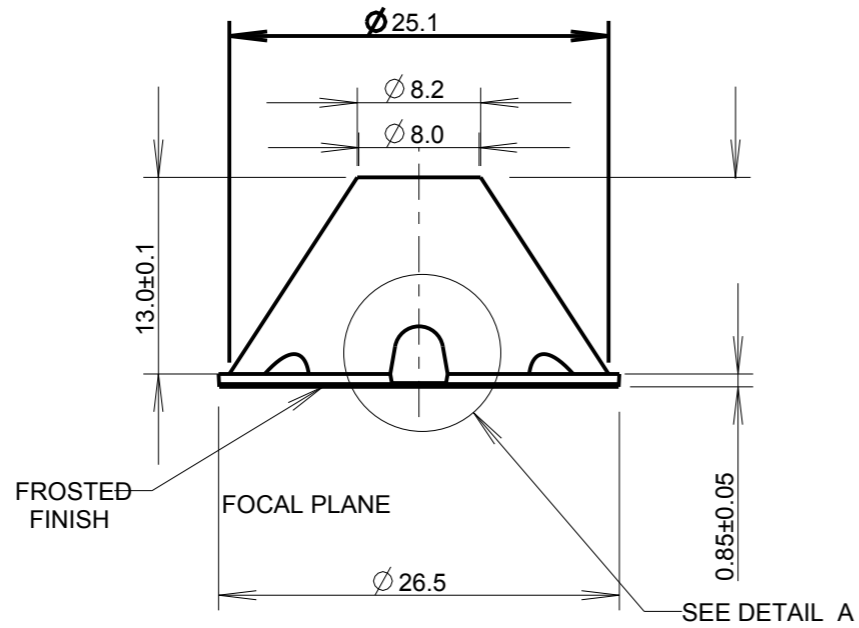

CUSTOMER DRAWING

SCALE 1:1
GENERAL VIEW

DETAIL A
SCALE 4:1

SECTION A-A
SCALE 12:1

REV.	DATE	D.C.N. NUMBER	DESCRIPTION	CHECKED BY DATE	APPROVED BY DATE
1	04-May-07		FIRST ISSUE		
1A	01-May-12	03/11/1292	CHANGED NOTES AND CHANGED DIMENTIONS	FP 01-May-12	PW 02-May-12

MATERIAL: POLYCARBONATE

<p>technical plastics 103 BUCKINGHAM AVE, SLOUGH, BERKSHIRE, SL1 4PF, UK Tel: +44 1753 610800 Fax: +44 1753 811359 design@carclo-optics.com www.carclo-optics.com</p>	Title		WIDE SOFT BEAM FROSTED 26.5mm DIA LED OPTIC				
	Customer		CARCLO				
Drawn by		AJD	Material	SEE NOTES		Scale	AS SPEC.
THIRD ANGLE PROJECTION	GENERAL TOLERANCES UNLESS OTHERWISE STATED		DIMENSIONS IN mm		Format Size		A3
	LINEAR	ANGULAR					
	0 ± 0.25	0 ± 1°					
	0.0 ± 0.1	0.0 ± 0.5°					
	0.00 ± 0.05	0.00 ± 0.1°					
CARCLO technical plastics			CONFIDENTIAL: UNAUTHORISED COPYING, DISCUSSION & DISTRIBUTION PROHIBITED		CAD File		60463
					Draw. N°		60463
					Part N°		10260