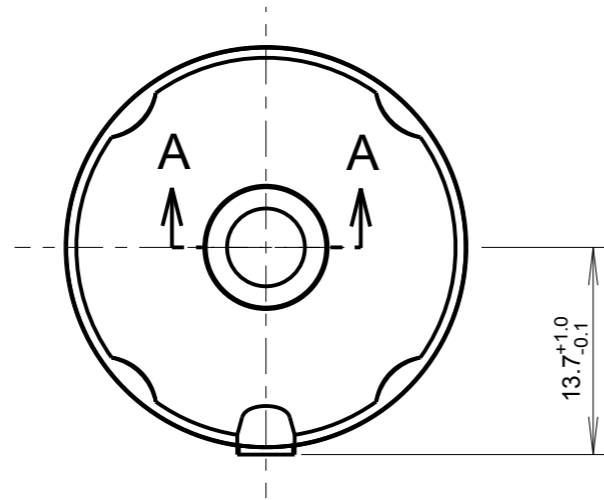

CUSTOMER DRAWING

SCALE 1:1
GENERAL VIEW

DETAIL A
SCALE 4:1

SECTION A-A
SCALE 12:1

REV.	DATE	D.C.N. NUMBER	DESCRIPTION	CHECKED BY DATE	APPROVED BY DATE
1	04-May-07		FIRST ISSUE		
1A	01-May-12	03/11/1292	CHANGED NOTES AND CHANGED DIMENTIONS	FP 01-May-12	PW 02-May-12

MATERIAL: POLYCARBONATE

<p>technical plastics 103 BUCKINGHAM AVE, SLOUGH, BERKSHIRE, SL1 4PF, UK Tel: +44 1753 610800 Fax: +44 1753 811359 design@carclo-optics.com www.carclo-optics.com</p>	Title		WIDE SOFT BEAM FROSTED 26.5mm DIA LED OPTIC				
	Customer		CARCLO				
Drawn by		AJD	Material	SEE NOTES		Scale	AS SPEC.
THIRD ANGLE PROJECTION	GENERAL TOLERANCES UNLESS OTHERWISE STATED		DIMENSIONS IN mm		Format Size		A3
	LINEAR	ANGULAR					
	0 ± 0.25	0 ± 1°					
	0.0 ± 0.1	0.0 ± 0.5°					
	0.00 ± 0.05	0.00 ± 0.1°					
CARCLO technical plastics			CONFIDENTIAL: UNAUTHORISED COPYING, DISCUSSION & DISTRIBUTION PROHIBITED		CAD File		60463
					Draw. N°		60463
					Part N°		10260