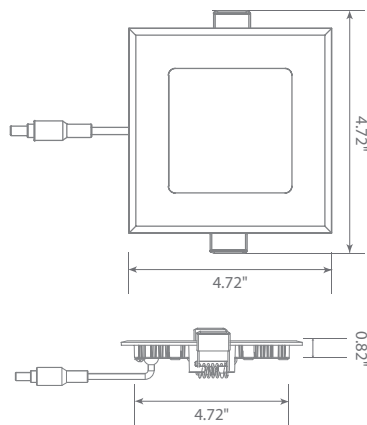

Product Dimensions