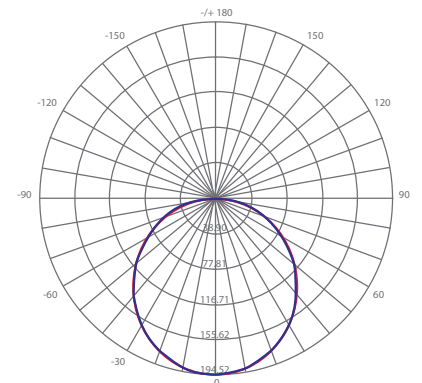

Product Photometric Data

Euri Lighting | A Division of IRTRONIX Inc.