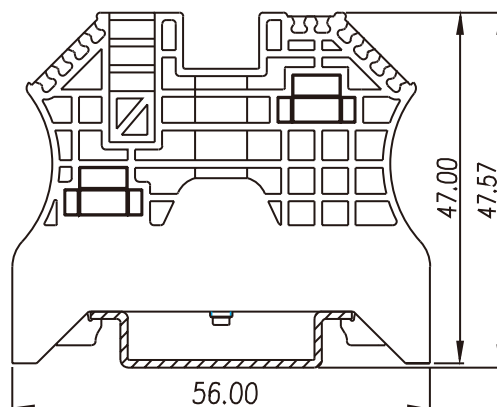

SS7

DIN Rail Terminal Blocks > Accessories > End bracket

Specification

Product description	End Bracket
Color	Grey
Material	PA
Inflammability class	UL94-V0
Compatible rail	TS-35, TS-35/15
Marking label	TM43W, TM49W
Package	50 pcs / box