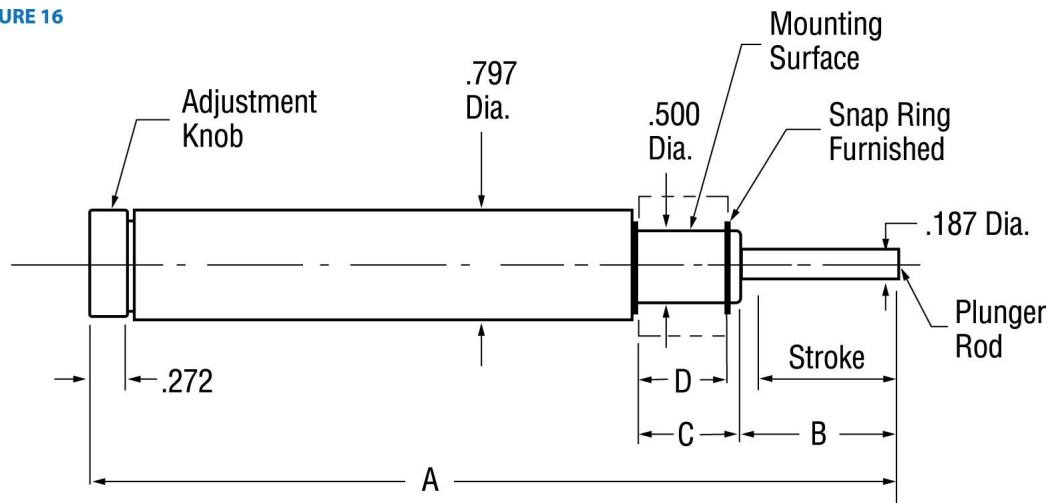

DIMENSIONS AND WEIGHTS

Model No.	Stroke	Weight	A	B	C	D
3__ -19-1/2	1/2 in.	3.25 oz.	4.22	.625	.72	.63
3__ -19-1	1 in.	3.70 oz.	5.72	1.125	.72	.63
3__ -19-1 1/4	1 1/4 in.	5.3 oz.	6.58	1.375	.72	.63
3__ -19-1 1/2	1 1/2 in.	5.6 oz.	7.08	1.625	.97	.88

FIGURE 16