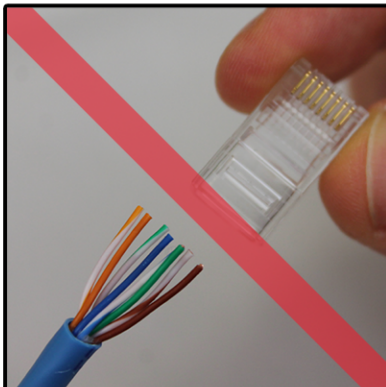

eclipse™

QuikThru

Professional Crimp Tool & Accessories

Crimp AND Trim, Simultaneously

QuikThru Professional Crimp Tool

902-548T Crimp Tool Only

FeedTHRU Connector
allows for **EASY** sorting

6 & 8 pin crimp cavities with blade to cut wires

Round cable Stripper

Cable cutter

Also works with standard RJ11 & RJ45 plugs
Interchangeable with competitor's brand
(Replacement blades available 902-547T-BLADE)

QuikThru Tool Bundle

902-573

The QuikThru Tool Bundle includes the QuikThru Crimp Tool and 25 pieces of CAT5e QuikThru RJ45 Connectors.

**Value and convenience
in an all-in-one package!**

QuikThru RJ45 Connectors

Model #	Qty	Description
902-549	BULK*	CAT5/5e Connector
902-549-50	50 pcs	CAT5/5e Connector
902-549-100	100 pcs	CAT5/5e Connector
902-550	BULK*	CAT6 Connector
902-550-50	50 pcs	CAT6 Connector
902-550-100	100 pcs	CAT6 Connector
902-551	BULK**	CAT6 Internal Shielded Connector
902-551-10	10 pcs	CAT6 Internal Shielded Connector
902-551-50	50 pcs	CAT6 Internal Shielded Connector
902-563	BULK**	CAT6 External Shielded Connector
902-563-10	10 pcs	CAT6 External Shielded Connector
902-563-50	50 pcs	CAT6 External Shielded Connector

Holes in front of connector for excess wire passthrough and EASY sorting.

3 Prong, 50µ gold contacts - the best!
Works on Solid & Stranded wire

*Bulk Quantities Available - Min. Order 500 or more, in increments of 100 pcs