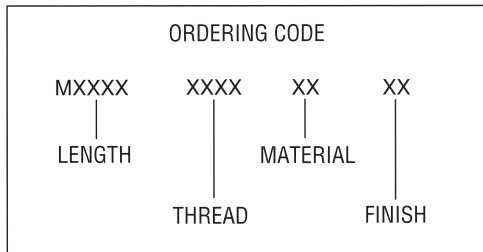

4.5mm HEX MALE-FEMALE STANDOFFS

Available with thread locking products, see page vii

See page 6M for finish codes
For non-standard parts contact Sales Office

THREAD	BODY LENGTH "L"				
	5	6	7	8	9
M2.5x0.45	1.9	2.9	3.9		
M3x0.5	1.8	2.8	3.8	4.8	5.8

LENGTH	PART NO.
5	M2100
6	M2101
7	M2102
8	M2103
9	M2104
10	M2105
11	M2106
12	M2107
13	M2108
14	M2109
15	M2110
16	M2111
17	M2112
18	M2113
19	M2114

LENGTH	PART NO.
20	M2115
21	M2116
22	M2117
23	M2118
24	M2119
25	M2120
28	M2121
31	M2122
34	M2123
37	M2124
40	M2125
43	M2126
46	M2127
49	M2128
52	M2129

THREAD	CODE	LENGTH	
		"A"	"B"
M2.5x0.45	2545	4.8	3.97
M3x0.5	3005	6.4	4.76

MATERIAL	CODE	RoHS
Aluminum	AL	YES
Brass	B	YES
Stainless Steel	SS	YES
Steel	S	YES
Nylon	N	YES