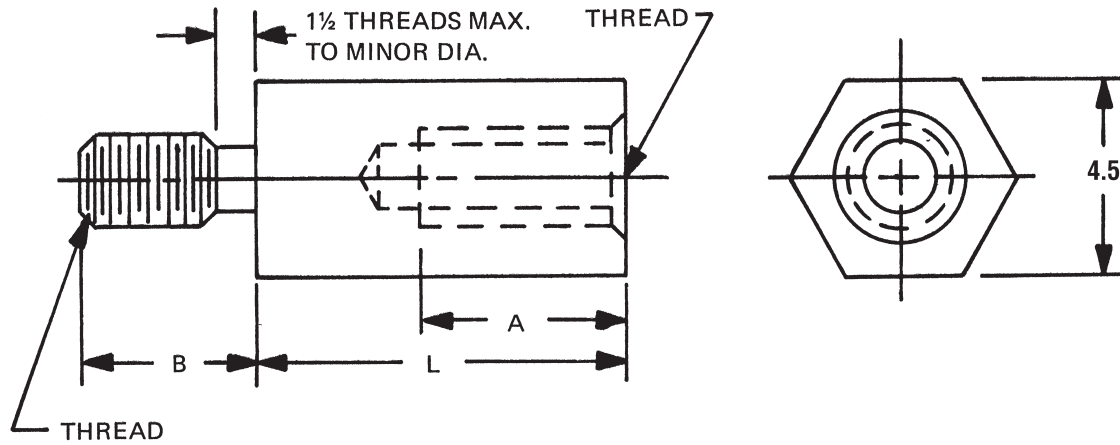

4.5mm HEX MALE-FEMALE STANDOFFS

Available with thread locking products, see page vii

See page 6M for finish codes
For non-standard parts contact Sales Office

THREAD	BODY LENGTH "L"				
	5	6	7	8	9
M2.5x0.45	1.9	2.9	3.9		
M3x0.5	1.8	2.8	3.8	4.8	5.8

LENGTH	PART NO.
5	M2100
6	M2101
7	M2102
8	M2103
9	M2104
10	M2105
11	M2106
12	M2107
13	M2108
14	M2109
15	M2110
16	M2111
17	M2112
18	M2113
19	M2114

LENGTH	PART NO.
20	M2115
21	M2116
22	M2117
23	M2118
24	M2119
25	M2120
28	M2121
31	M2122
34	M2123
37	M2124
40	M2125
43	M2126
46	M2127
49	M2128
52	M2129

THREAD	CODE	LENGTH	
		"A"	"B"
M2.5x0.45	2545	4.8	3.97
M3x0.5	3005	6.4	4.76

MATERIAL	CODE	RoHS
Aluminum	AL	YES
Brass	B	YES
Stainless Steel	SS	YES
Steel	S	YES
Nylon	N	YES