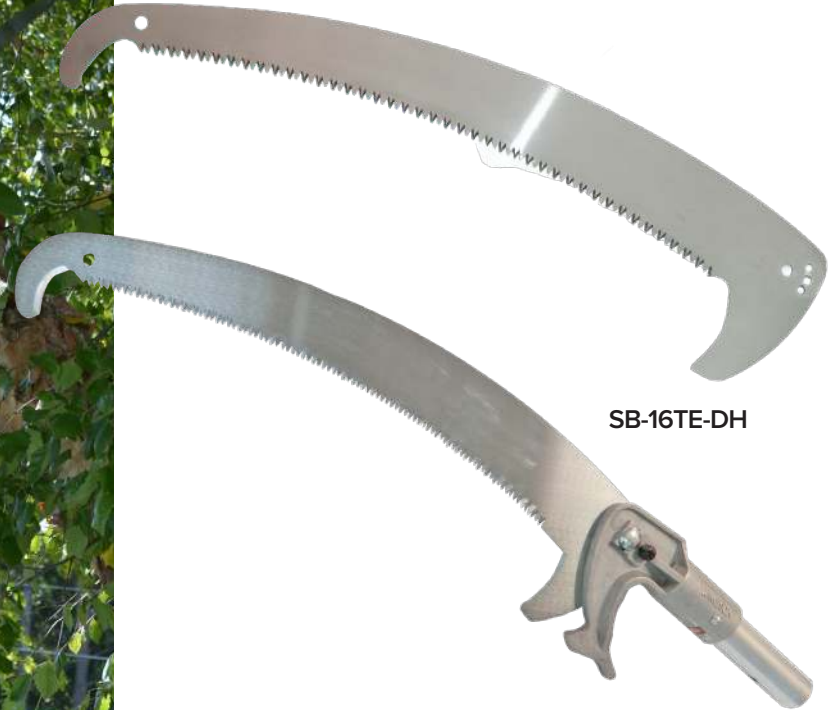

STRAIGHT BLADE HAND SAW

11" TRI-CUT EDGE

COMPACT STRAIGHT BLADE
For controlled cutting in tight foliage.

TRI-CUT EDGE
Provides fast, clean cuts.

LONG-LIFE DESIGN
Hard-chrome plated with impulse hardened teeth.

HS-11TE-SO

HS-11TE-SW

Part Number	Description
HS-11TE-SO	11" Straight Blade Hand Saw with Ergonomic Grip
HS-11TE-SOL	11" Straight Blade Hand Saw with Ergonomic Grip & Leather Scabbard
HS-11TE-SOB	11" Straight Blade Hand Saw with Ergonomic Grip & Belting Scabbard
HS-11TE-SW	11" Straight Blade Hand Saw with Wood Handle
HS-11TE-SWL	11" Straight Blade Hand Saw with Wood Handle & Leather Scabbard
HS-11TE-SWB	11" Straight Blade Hand Saw with Wood Hand & Belting Scabbard
SB-11TE-S	11" Straight Saw Blade
HS-11SL	Leather Scabbard for 11" Straight Blade Hand Saw
HS-11SB	Belting Scabbard for 11" Straight Blade Hand Saw

DOUBLE HOOK SAW BLADE

16" TRI-CUT EDGE

SHARPENED LOWER HOOK

Scores bark below cut to prevent ripping damage to branch collar.

SHARPENED UPPER HOOK

Prevents pulling out of cut and quickly removes suckers or vines.

TRI-CUT EDGE

Provides fast, clean cuts.

LONG-LIFE DESIGN

Hard-chrome plated with impulse hardened teeth.

SB-16TE-DH

PS-3FPK-16DH

Part Number	Description
SB-16TE-DH	16" Double Hook Saw Blade
PS-3FPK-16DH	16" Double Hook Saw Blade & Saw Head
PS-3FPK-16DH-L	16" Double Hook Saw Blade, Saw Head & Leather Scabbard
PS-3FPK-16DH-B	16" Double Hook Saw Blade, Saw Head & Belting Scabbard
SBL-3DH	Leather Scabbard for 16" Double Hook Blade
SBB-3DH	Belting Scabbard for 16" Double Hook Blade