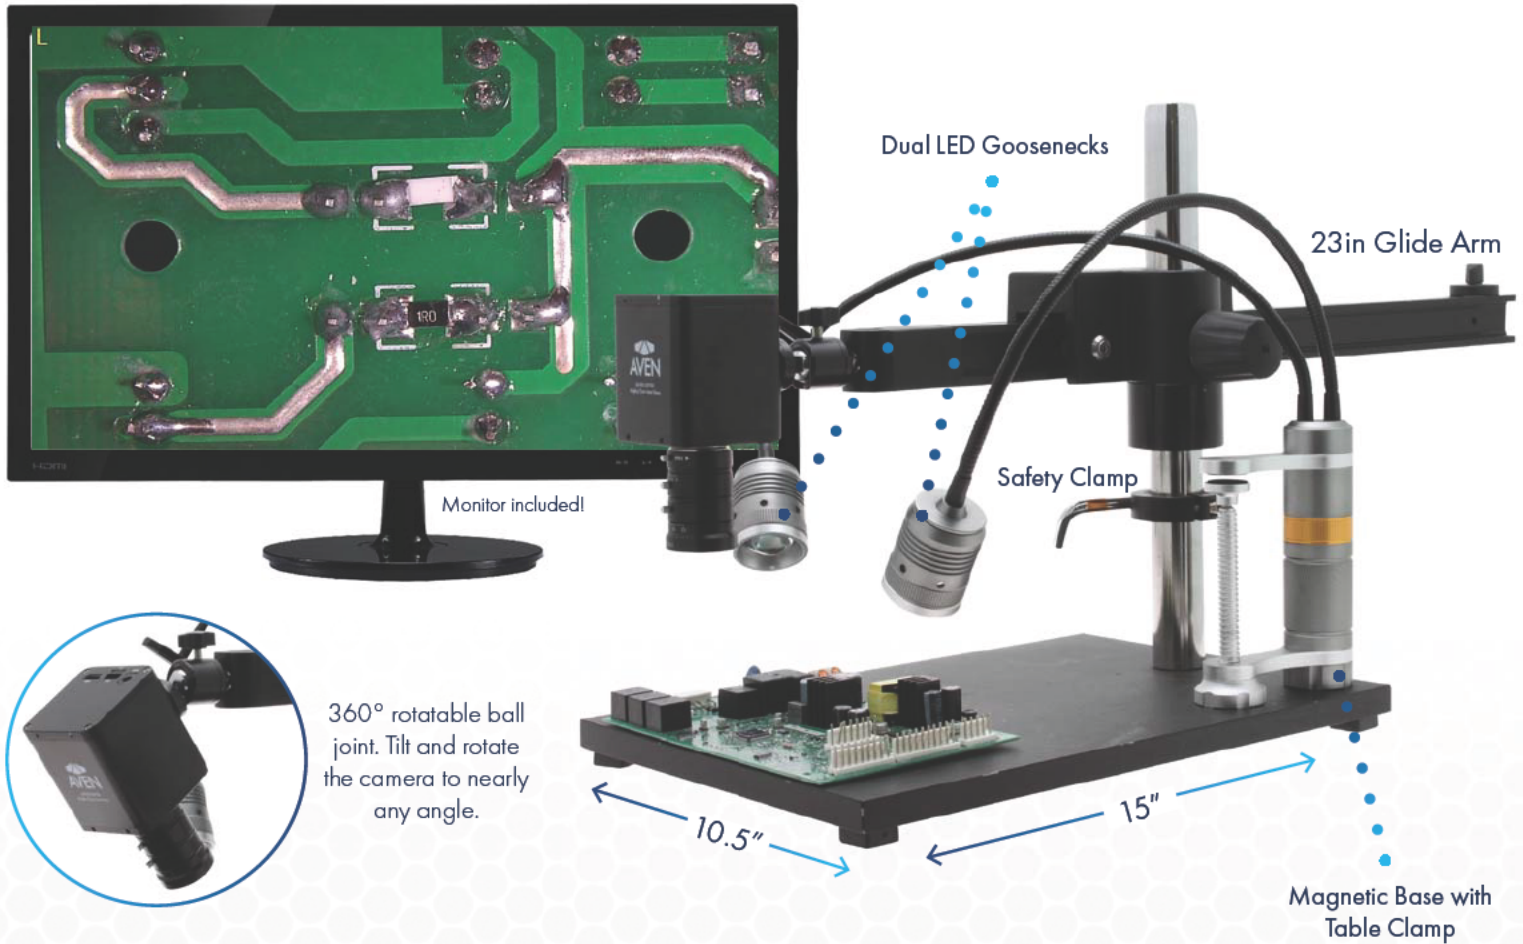

- Instant Focus
- Clear Images
- SD Card
- Save Image Files
- Ultra-Glide Arm Stand
- 23in Arm

# Mighty Cam Auto Focus

with Ultra-Glide Arm Stand

360° rotatable ball joint. Tilt and rotate the camera to nearly any angle.

## Effortlessly Inspect Large Objects

View 1080p HD images without the inconvenience of having to constantly re-adjust the lens focus. Comes complete with a 32gb Micro SD card. Aven's Ultra-Glide Arm Stand System is ideal for inspecting parts over a large surface area. The ultra-glide arm stand provides smooth motion along its 23in length, allowing for easy scanning. The stand features a 13.5in post with a safety collar, and a heavy 10.5in x 15in base. This system comes complete with Aven's Dual Gooseneck LED Task Light and 22in LCD Monitor.

### MIGHTY CAM AUTO FOCUS WITH ULTRA GLIDE BOOM STAND

SKU	ITEM NAME	BASE DIMENSIONS	ARM LENGTH	ILLUMINATION	
26700-257SD-556	Mighty Cam Auto Focus & 32GB SD Card + MACRO Zoom Lens with Ultra-Glide Arm Stand	10.5in x 15in	23in	Dual Gooseneck LED Task Light	