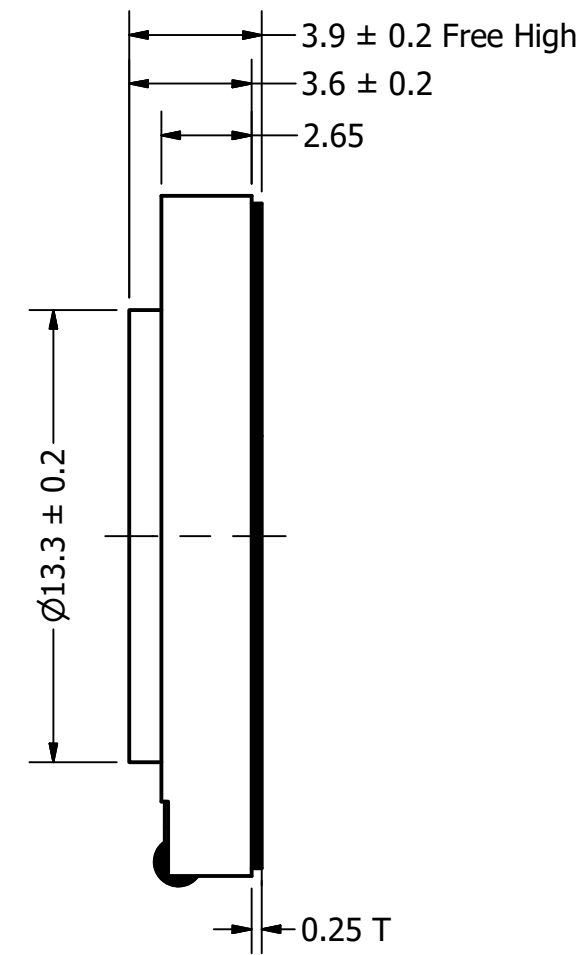

Part Number:	SW201108-1	
DRAWN	CJ	3/10/2017
CHECKED	P.D.	10/6/2017
Description:	Waterproof Dynamic Speaker	
APPROVED	C.E.	10/6/2017
This document contains data proprietary to DB Unlimited. Any use or reproduction, in any form, without prior written permission of DB Unlimited is prohibited. All terms and conditions can be found at www.dbunlimitedco.com		

Top View

Side View

Bottom View

Items	Specifications	Conditions
Sound Pressure Level	97	dB (@ 10cm), Avg.
Resonant Frequency	1,100	Hz
Frequency Range	1,100 ~ 10,000	Hz
Nominal Power	0.8	W
Max. Power	1.2	W
Impedance	8	Ω
Cone Material	Mylar	
Mount Type	Flush Mount	
IP Rating	IP67	
Storage Temperature	-40 ~ +85	°C
Operating Temperature	-20 ~ +60	°C
Weight	1.84	g

REVISION HISTORY			
REV	DESCRIPTION	DATE	APPROVED
1	Released from Engineering	10/6/2017	C.E.
	Added polarity marking	10/25/2017	C.E.

- NOTES
- 1) All dimensions are in mm unless otherwise noted
 - 2) All tolerances are ± 0.3 mm unless otherwise noted
 - 3) All parts meet RoHS
 - 4) Subject to change or redrawn without notice