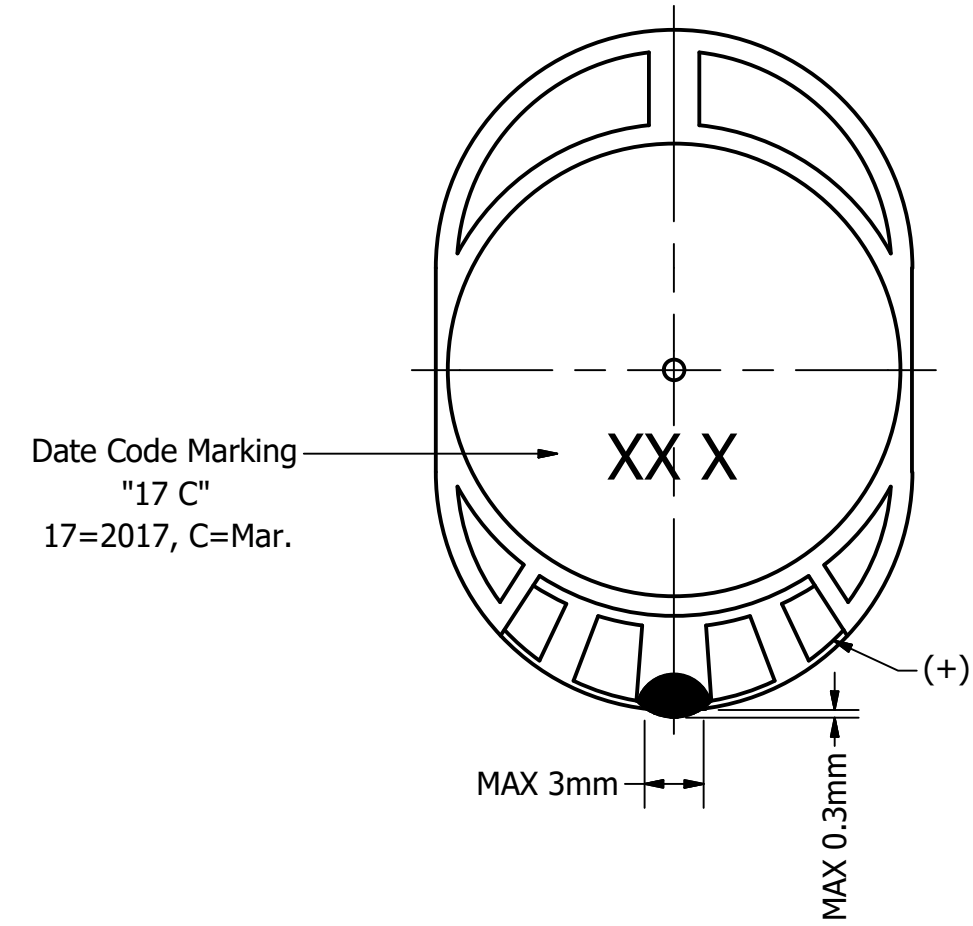

Part Number:	SW201108-1	
DRAWN	CJ	3/10/2017
CHECKED	P.D.	10/6/2017
Description:	Waterproof Dynamic Speaker	
APPROVED	C.E.	10/6/2017
This document contains data proprietary to DB Unlimited. Any use or reproduction, in any form, without prior written permission of DB Unlimited is prohibited. All terms and conditions can be found at www.dbunlimitedco.com		

Top View

Side View

Bottom View

Items	Specifications	Conditions
Sound Pressure Level	97	dB (@ 10cm), Avg.
Resonant Frequency	1,100	Hz
Frequency Range	1,100 ~ 10,000	Hz
Nominal Power	0.8	W
Max. Power	1.2	W
Impedance	8	Ω
Cone Material	Mylar	
Mount Type	Flush Mount	
IP Rating	IP67	
Storage Temperature	-40 ~ +85	°C
Operating Temperature	-20 ~ +60	°C
Weight	1.84	g

REVISION HISTORY			
REV	DESCRIPTION	DATE	APPROVED
1	Released from Engineering	10/6/2017	C.E.
	Added polarity marking	10/25/2017	C.E.

- NOTES
- 1) All dimensions are in mm unless otherwise noted
 - 2) All tolerances are ± 0.3 mm unless otherwise noted
 - 3) All parts meet RoHS
 - 4) Subject to change or redrawn without notice