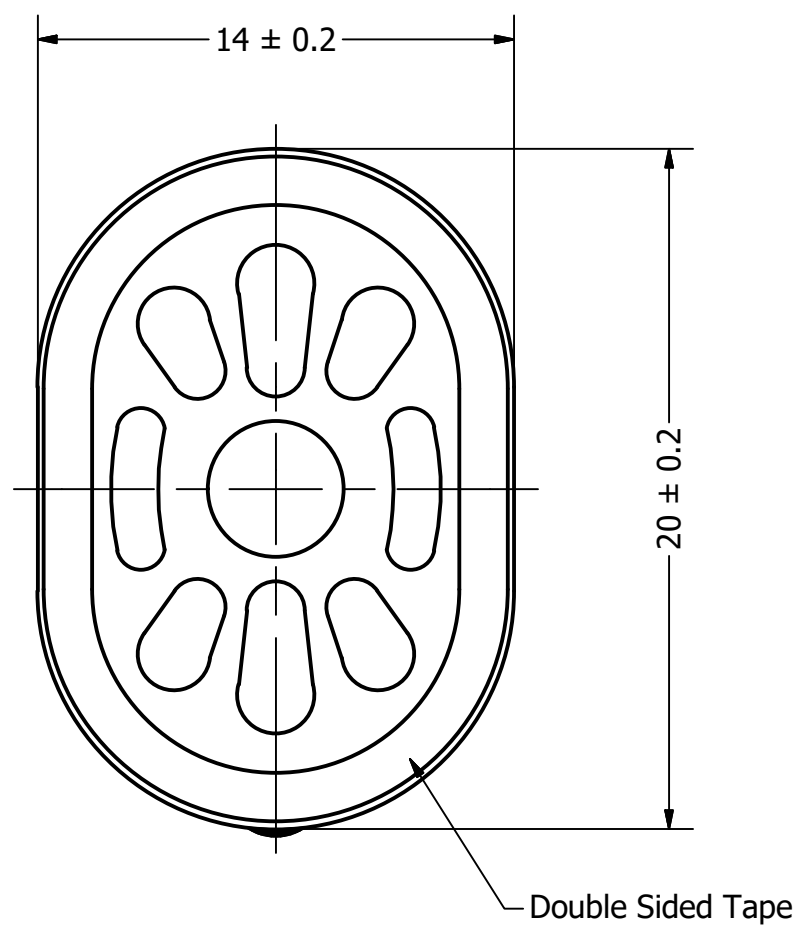

Part Number:	SW201108-1	
DRAWN	CJ	3/10/2017
CHECKED	P.D.	10/6/2017
Description:	Waterproof Dynamic Speaker	
APPROVED	C.E.	10/6/2017
This document contains data proprietary to DB Unlimited. Any use or reproduction, in any form, without prior written permission of DB Unlimited is prohibited. All terms and conditions can be found at www.dbunlimitedco.com		

Top View

Side View

Bottom View

Items	Specifications	Conditions
Sound Pressure Level	97	dB (@ 10cm), Avg.
Resonant Frequency	1,100	Hz
Frequency Range	1,100 ~ 10,000	Hz
Nominal Power	0.8	W
Max. Power	1.2	W
Impedance	8	Ω
Cone Material	Mylar	
Mount Type	Flush Mount	
IP Rating	IP67	
Storage Temperature	-40 ~ +85	°C
Operating Temperature	-20 ~ +60	°C
Weight	1.84	g

REVISION HISTORY			
REV	DESCRIPTION	DATE	APPROVED
1	Released from Engineering	10/6/2017	C.E.
	Added polarity marking	10/25/2017	C.E.

- NOTES
- 1) All dimensions are in mm unless otherwise noted
 - 2) All tolerances are ± 0.3 mm unless otherwise noted
 - 3) All parts meet RoHS
 - 4) Subject to change or redrawn without notice