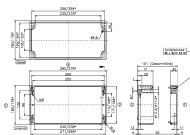

Aluminium housing, Surface: Powder-varnish coating, Colour: Silver-grey, RAL: 7001

Article number	Article name	GTIN (EAN)	Packaging unit
<u>4438.0</u>	CA 280/100	4044211114619	1 ST