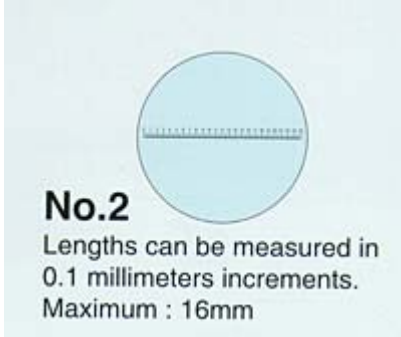

Item # 26004, No. 2 Reticle Scale

Length can be measured in 0.1mm increments. Maximum 16 mm.

[larger image](#)

Specifications

Weight	0.01 lb
---------------	---------

[Print](#) [Back](#)