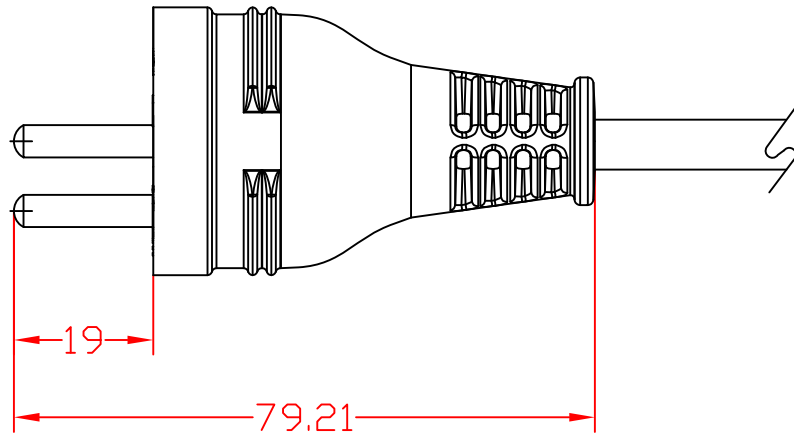

3X 4.4 DIA

36.5 DIA

9.5

19

15.56

THIS DOCUMENT AND ITS CONTENTS ARE THE PROPRIETARY CONFIDENTIAL PROPERTY OF INTERPOWER CORPORATION. NO USE OR COPIES MAY BE MADE WITHOUT WRITTEN PERMISSION FROM INTERPOWER CORPORATION.

DIMENSIONS IN MILLIMETERS

TITLE: Israel Cord set 16A

REV	CHANGE DESCRIPTION	Initials	DATE
C	Removed all non-technical markings.	DDF	3-2-18
B	CHANGED FROM 011 C19 CONNECTOR TO 068 C19 CONNECTOR	ATS-JDD	10-5-12
A	New part	JC	5-2007

DRAFT BY:	JC	DATE:	5-2007
DRAFTING APPROVAL:	DDF	DATE:	10/9/12
MATERIAL:	PVC	DD NOT SCALE	
		SHEET 1 OF 1	

PART NUMBER:	86275060
INTERPOWER CORPORATION	