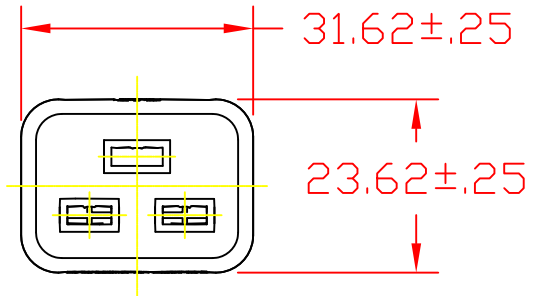

3X 4.4 DIA

36.5 DIA

9.5

19

15.56

THIS DOCUMENT AND ITS CONTENTS ARE THE PROPRIETARY CONFIDENTIAL PROPERTY OF INTERPOWER CORPORATION. NO USE OR COPIES MAY BE MADE WITHOUT WRITTEN PERMISSION FROM INTERPOWER CORPORATION.

DIMENSIONS IN MILLIMETERS

TITLE: Israel Cord set 16A

REV	CHANGE DESCRIPTION	Initials	DATE
C	Removed all non-technical markings.	DDF	3-2-18
B	CHANGED FROM 011 C19 CONNECTOR TO 068 C19 CONNECTOR	ATS-JDD	10-5-12
A	New part	JC	5-2007