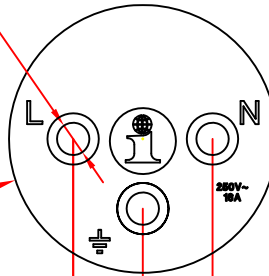

3X 4.4 DIA

36.5 DIA

9.5

19

15.56

THIS DOCUMENT AND ITS CONTENTS ARE THE PROPRIETARY CONFIDENTIAL PROPERTY OF INTERPOWER CORPORATION. NO USE OR COPIES MAY BE MADE WITHOUT WRITTEN PERMISSION FROM INTERPOWER CORPORATION.

DIMENSIONS IN MILLIMETERS

TITLE: Israel Cord set 16A

REV	CHANGE DESCRIPTION	Initials	DATE
C	Removed all non-technical markings.	DDF	3-2-18
B	CHANGED FROM 011 C19 CONNECTOR TO 068 C19 CONNECTOR	ATS-JDD	10-5-12
A	New part	JC	5-2007

DRAFT BY:	JC	DATE:	5-2007
DRAFTING APPROVAL:	DDF	DATE:	10/9/12
MATERIAL:	PVC	DD NOT SCALE	
		SHEET 1 OF 1	

PART NUMBER:	86275060
INTERPOWER CORPORATION	