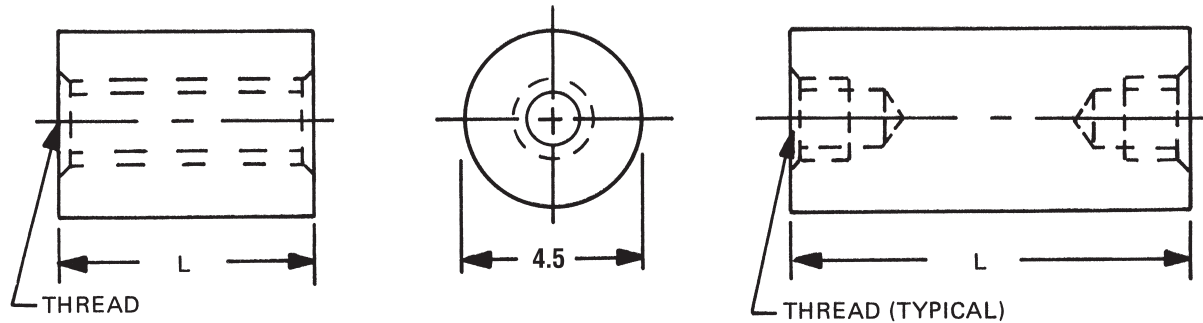

4.5mm ROUND FEMALE STANDOFFS

See page 7M for thread depth chart
 See page 6M for finish codes
 For non-standard parts contact Sales Office

LENGTH	PART NO.
3	M1000
4	M1001
5	M1002
6	M1003
7	M1004
8	M1005
9	M1006
10	M1007
11	M1008
12	M1009
13	M1010
14	M1011
15	M1012
16	M1013
17	M1014
18	M1015

LENGTH	PART NO.
19	M1016
20	M1017
21	M1018
22	M1019
23	M1020
24	M1021
25	M1022
28	M1023
31	M1024
34	M1025
37	M1026
40	M1027
43	M1028
46	M1029
49	M1030
52	M1031

THREAD	CODE
M2.5x0.45	2545
M3x0.5	3005

MATERIAL	CODE	RoHS
Aluminum	AL	YES
Brass	B	YES
Stainless Steel	SS	YES
Steel	S	YES
Nylon	N	YES