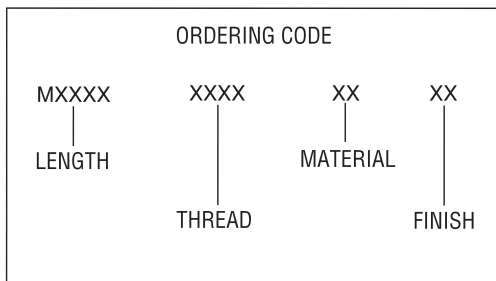

4.5mm ROUND FEMALE STANDOFFS

See page 7M for thread depth chart
 See page 6M for finish codes
 For non-standard parts contact Sales Office

LENGTH	PART NO.
3	M1000
4	M1001
5	M1002
6	M1003
7	M1004
8	M1005
9	M1006
10	M1007
11	M1008
12	M1009
13	M1010
14	M1011
15	M1012
16	M1013
17	M1014
18	M1015

LENGTH	PART NO.
19	M1016
20	M1017
21	M1018
22	M1019
23	M1020
24	M1021
25	M1022
28	M1023
31	M1024
34	M1025
37	M1026
40	M1027
43	M1028
46	M1029
49	M1030
52	M1031

THREAD	CODE
M2.5x0.45	2545
M3x0.5	3005

MATERIAL	CODE	RoHS
Aluminum	AL	YES
Brass	B	YES
Stainless Steel	SS	YES
Steel	S	YES
Nylon	N	YES