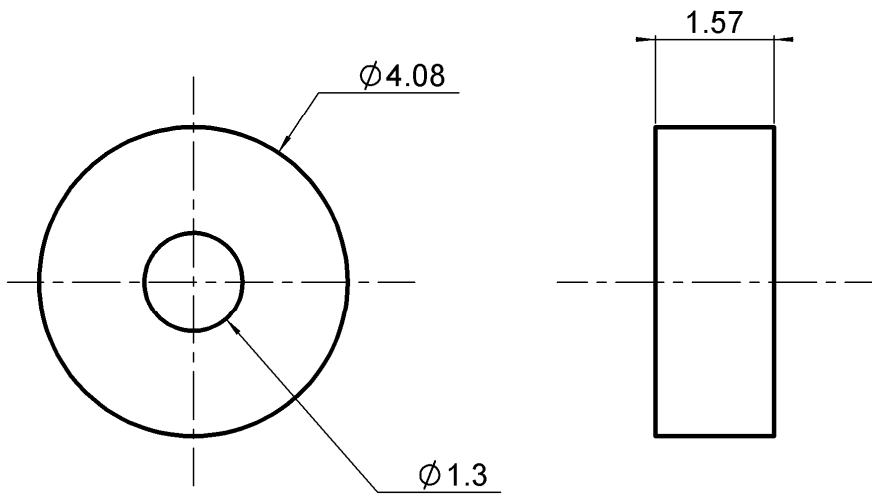

REMOVABLE INSULATOR FOR PANNEL 1.57

R280.467.000

PACK 10

Series : ACC-COAX

 SCALE : 1

All dimensions are in mm.

COMPONENTS	MATERIALS	PLATING (µm)
BODY	-	-
CENTER CONTACT	-	-
OUTER CONTACT	-	-
INSULATOR	PTFE	-
GASKET	-	-
OTHERS PARTS	-	-

Operating temperature : -65°/+165 °C

Weight : 0,0400 g

Others characteristics : -

Issue : 1007 A

In the effort to improve our products, we reserve the right to make changes judged to be necessary.