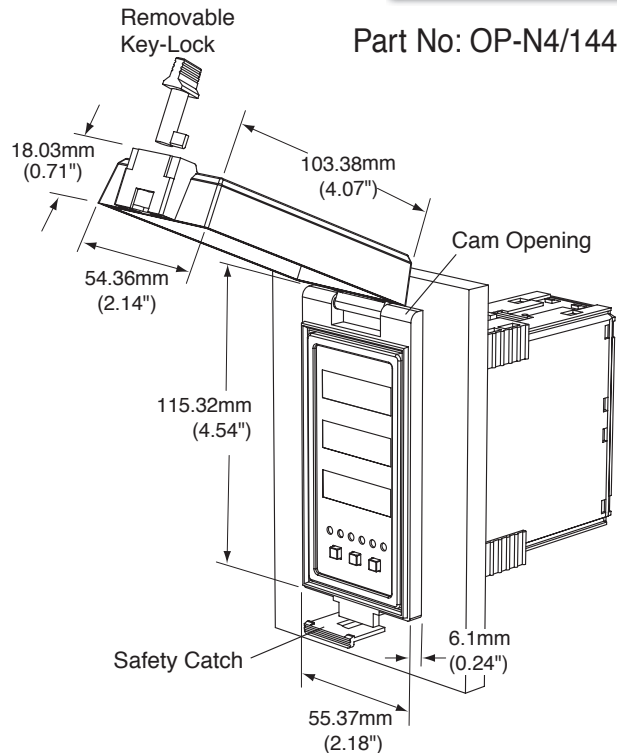

Part No: OP-N4X/96X48