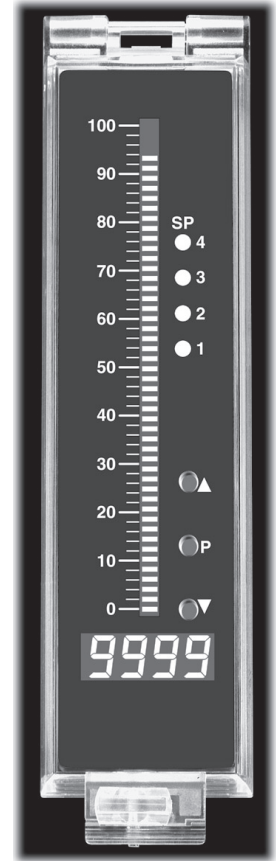

## Clear Lockable Polycarbonate NEMA 4X Splash Proof Covers

- Fits any 1/8 DIN, 96x48 mm and 9/64 DIN, 144x36 mm case
- Stay-open cam hinge cover for vertical mounting will stay open until pushed closed
- Plastic key lock can be removed and replaced with a standard industrial safety seal to prevent unauthorized openings
- Strong, impact-resistant polycarbonate with water tight capillary seal between window and frame
- Shipped with O-ring for smooth panel to frame sealing and adhesive backed foam Neoprene gasket for textured panel to frame sealing
- Clear Bezel will match panel and meter color

Part No: OP-N4/144X36

Part No: OP-N4X/96X48

# Clear Lockable Polycarbonate NEMA 4X Splash Proof Covers

Clear NEMA 4X Covers fit any 1/8 DIN or 9/64 DIN meter.

This rugged, impact resistant, clear lens cover is designed to be dust and water proof to NEMA 4 and IP65 standards. The lens cover consists of a base and cover with a cam hinge and key-lock locking device.

Turning the key-lock tightens the cover to the base, ensuring seal integrity. A safety catch keeps the cover closed even when the key is turned to the open position and removed. The keyhole can also be used to attach a safety seal clip, preventing unauthorized opening.