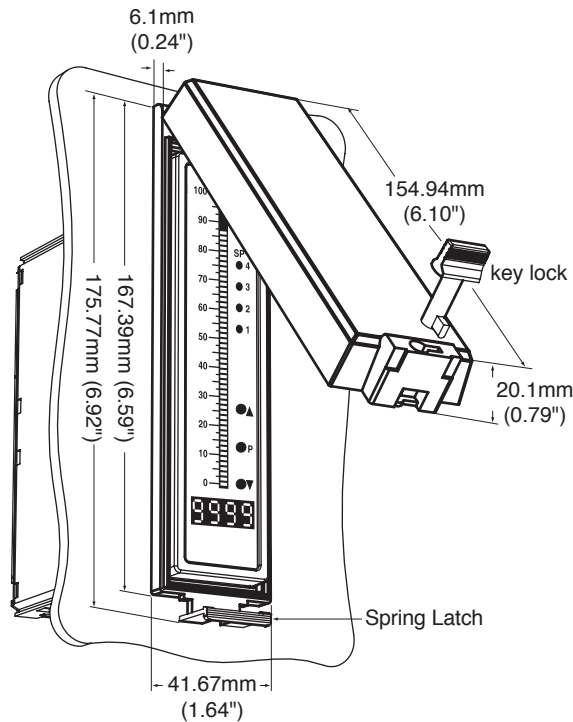

## Clear Lockable Polycarbonate NEMA 4X Splash Proof Covers

- Fits any 1/8 DIN, 96x48 mm and 9/64 DIN, 144x36 mm case
- Stay-open cam hinge cover for vertical mounting will stay open until pushed closed
- Plastic key lock can be removed and replaced with a standard industrial safety seal to prevent unauthorized openings
- Strong, impact-resistant polycarbonate with water tight capillary seal between window and frame
- Shipped with O-ring for smooth panel to frame sealing and adhesive backed foam Neoprene gasket for textured panel to frame sealing
- Clear Bezel will match panel and meter color

# Clear Lockable Polycarbonate NEMA 4X Splash Proof Covers

Clear NEMA 4X Covers fit any 1/8 DIN or 9/64 DIN meter.

This rugged, impact resistant, clear lens cover is designed to be dust and water proof to NEMA 4 and IP65 standards. The lens cover consists of a base and cover with a cam hinge and key-lock locking device.

An O-ring, or neoprene gasket forms a seal between the base and the panel. When opened, a cam hinge prevents the cover from closing until pushed closed.

The cover has a tapered recess that, when closed, forms a capillary seal with a tapered ridge on the base. A capillary seal is created when capillary action causes a small amount of water to be drawn in between the two surfaces producing a water tight film around the sealing area.

**36x144 mm (1.42"x5.69")**  
P/N: OP-N4/144X36