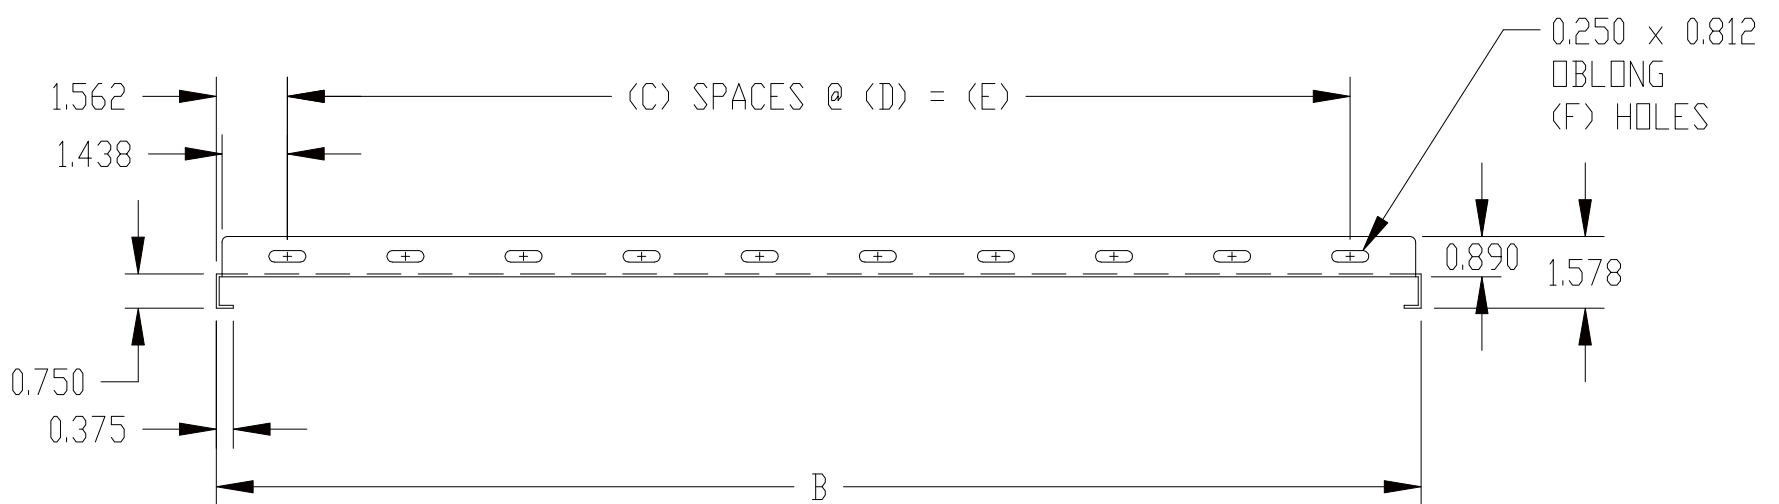

PART
NAME

STATIONARY SHELF (NON-VENTILATED)

PART
No.

SH-2379 TO SH-2482

MATERIAL: 16 GA. STEEL

FINISH:
SMOOTH BLACK

LOAD RATING: 200 LBS. MAX.

PART NO.	A	B	C	D	E	F
SH-2379	17.906	14.250	4	2.781	11.125	10
SH-2382	17.906	26.500	9	2.597	23.375	20
SH-2479	22.906	14.250	4	2.781	11.125	10
SH-2480		17.750	6	2.438	14.625	14
SH-2481		21.250	7	2.589	18.125	16
SH-2482	22.906	26.500	9	2.597	23.375	20