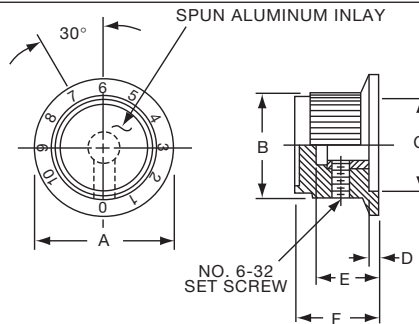

PKD SERIES

		Straight Knurl Skirt w/0-10 Numerals					
Tyco Electronics	Alcoswitch	A	B	C	D	E	F
3-1437624-0	PKD60B101/8	.780(19.8)	.566(14.4)	.487(12.4)	.059(1.5)	.492(12.5)	.563(14.3)
2-1437624-9	PKD60B101/4	.780(19.8)	.566(14.4)	.487(12.4)	.059(1.5)	.492(12.5)	.563(14.3)
3-1437624-2	PKD70B101/4	1.02(25.9)	.750(19.1)	.700(17.8)	.080(2.0)	.490(12.5)	.610(15.5)
2-1437624-6	PKD100B101/4	1.29(32.8)	1.00(25.4)	.865(22.0)	.050(1.3)	.500(12.7)	.590(15.0)

K

P Series