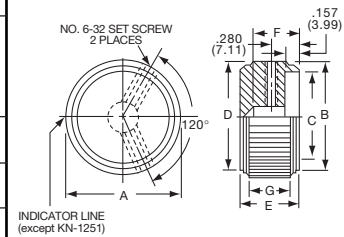

Knobs, Machined Aluminum

KN SERIES

Concentric Set with Straight Knurl with Indicator Lines									
Tyco Electronics	Alcoswitch	Color	A	B	C	D	E	F	G
5-1437622-6	KN5700A1/4	Natural	.750(19.1)	.500(12.7)	.590(15.0)	.700(17.8)	.625(15.9)	1.16(29.5)	.281(7.14)
5-1437622-7	KN5700B1/4	Black	.750(19.1)	.500(12.7)	.590(15.0)	.700(17.8)	.625(15.9)	1.16(29.5)	.281(7.14)

Straight Knurl with & without Indicator Line Diameter Dimensions