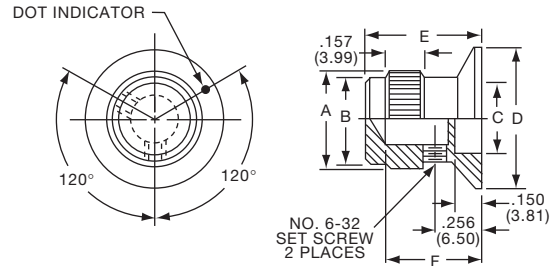

KES SERIES

Tyco Knurl Grip with Dot Indicator on Skirt								
Electronics	Alcoswitch	Color	A	B	C	D	F	
8-1437621-4	KES500AB1/8	Ntl. - Blk.	.500(12.7)	.460(11.7)	.382(9.70)	.750(19.1)	.625(15.9)	.512(13.0)
8-1437621-3	KES500AB1/4	Ntl. - Blk.	.500(12.7)	.460(11.7)	.382(9.70)	.750(19.1)	.625(15.9)	.512(13.0)
8-1437621-5	KES700AB1/4	Ntl. - Blk.	.750(19.1)	.710(18.1)	.630(16.0)	1.13(28.7)	.625(15.9)	.512(13.0)
	KES900AB1/4	Ntl. - Blk.	.937(23.8)	.897(22.8)	.787(20.0)	1.44(36.6)	.625(15.9)	.512(13.0)

K

K Series

K6