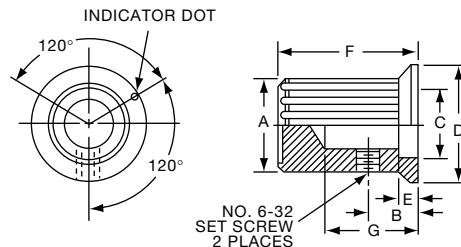

KT700A1/4

**KU SERIES**

KU402B1/8

Tyco		Serrated Diamond Trim Cut with Dot Indicator							
Electronics	Alcoswitch	Color	A	B	C	D	E	F	G
2-1437623-1	KU401B1/8	Black	.374(9.50)	.283(7.19)	.276(7.01)	.098(2.49)	.177(4.50)	.236(5.99)	.299(7.60)
2-1437623-2	KU402B1/8	Black	.374(9.50)	.283(7.19)	.276(7.01)	.098(2.49)	.197(5.00)	.354(8.99)	.449(11.40)
2-1437623-3	KU500B1/8	Black	.500(12.7)	.409(10.4)	.374(9.50)	.118(3.00)	.276(7.01)	.512(13.0)	.598(15.2)
	KU500B1/4	Black	.500(12.7)	.409(10.4)	.374(9.50)	.118(3.00)	.276(7.01)	.512(13.0)	.598(15.2)
2-1437623-4	KU700B1/4	Black	.740(18.8)	.650(16.5)	.591(15.0)	.118(3.00)	.276(7.01)	.512(13.0)	.598(15.2)