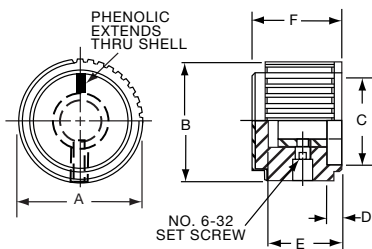

PKN SERIES

Line Indicator on Natural Aluminum Spin Cap							
Tyco							
Electronics	Alcoswitch	A	B	C	D	E	F
8-1437624-2	PKN60B1/8	.591(15.0)	.579(14.7)	.394(10.0)	.079(2.01)	.394(10.0)	.453(11.5)
	PKN60B1/4	.591(15.0)	.579(14.7)	.394(10.0)	.079(2.01)	.394(10.0)	.453(11.5)
8-1437624-3	PKN70B1/4	.787(20.0)	.764(19.4)	.571(14.5)	.098(2.49)	.492(12.5)	.591(15.0)
8-1437624-4	PKN90B1/4	.984(25.0)	.957(24.3)	.748(19.0)	.098(2.49)	.591(15.0)	.689(17.5)

K

P Series