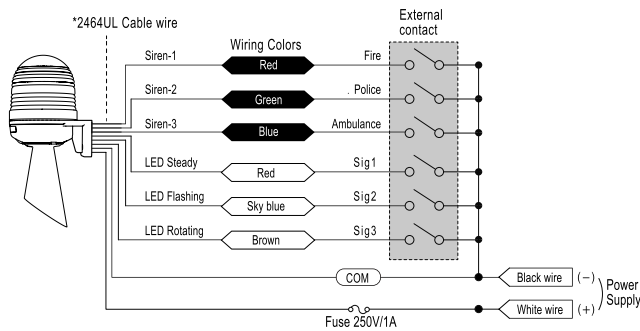

Dimensions (Unit: mm)

Standard Type

Horn Type

Specifications

Model	MW86T		MW86M	
Lighting type	Steady / Flashing / Rotating		Steady / Flashing	
Power Supply	12 ~ 24VDC	90 ~ 240VAC(50~60Hz)	12 ~ 24VDC	90 ~ 240VAC(50~60Hz)
Current Consumption	Light	Max 0.32A ±10%	Max 0.10A ±10%	Max 0.40A ±10%
	w/Sound	Max. 0.52A±10%	Max 0.16A ±10%	Max 0.20A ±10%
Flash Rate	80 times/min ± 5 (F1), 240 times /min ± 10 (F3)			
Rotation Rate	60 ~ 300 ± 10 RPM(clock wise)		N/A	
Alarm Sound Level	Standard Type	55 ~ 85±5dB	Standard Type	55 ~ 85±5dB
	Horn Type	55 ~ 90±5dB	Horn Type	55 ~ 90±5dB
Material	Body: ABS, Lens: PC			
Insulation Resistance	100 MΩ minimum (500VDC mega)			
Ambient Temperature	-20~40°C			
Storage Temperature	-20~70°C			
Ambient Humidity	45~85% RH			
Degree of Protection	Standard Type	IP43	Standard Type	IP43
	Horn Type	IP54	Horn Type	IP54
Recommended Wire Size	UL1007/22AWG			
Weight	Standard Type	Approx. 279g	Standard Type	Approx. 286g
	Horn Type	Approx. 306g	Horn Type	Approx. 313g
Certificate/Compliance	UL, RoHS			

Installation guide

Installation panel drawing

Volume Control

Flashing/Rotating setting

Wiring Diagram

MW86T

12 ~ 24V

90 ~ 240V