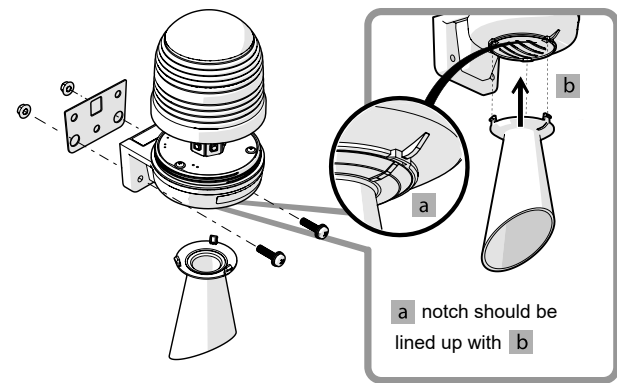

Dimensions (Unit: mm)

Standard Type

Horn Type

Specifications

Model	MW86T		MW86M	
Lighting type	Steady / Flashing / Rotating		Steady / Flashing	
Power Supply	12 ~ 24VDC	90 ~ 240VAC(50~60Hz)	12 ~ 24VDC	90 ~ 240VAC(50~60Hz)
Current Consumption	Light	Max 0.32A ±10%	Max 0.10A ±10%	Max 0.40A ±10%
	w/Sound	Max. 0.52A±10%	Max 0.16A ±10%	Max 0.20A ±10%
Flash Rate	80 times/min ± 5 (F1), 240 times /min ± 10 (F3)			
Rotation Rate	60 ~ 300 ± 10 RPM(clock wise)		N/A	
Alarm Sound Level	Standard Type	55 ~ 85±5dB	Standard Type	55 ~ 85±5dB
	Horn Type	55 ~ 90±5dB	Horn Type	55 ~ 90±5dB
Material	Body: ABS, Lens: PC			
Insulation Resistance	100 MΩ minimum (500VDC mega)			
Ambient Temperature	-20~40°C			
Storage Temperature	-20~70°C			
Ambient Humidity	45~85% RH			
Degree of Protection	Standard Type	IP43	Standard Type	IP43
	Horn Type	IP54	Horn Type	IP54
Recommended Wire Size	UL1007/22AWG			
Weight	Standard Type	Approx. 279g	Standard Type	Approx. 286g
	Horn Type	Approx. 306g	Horn Type	Approx. 313g
Certificate/Compliance	UL, RoHS			

Installation guide

Installation panel drawing

Volume Control

Flashing/Rotating setting

Wiring Diagram

MW86T

12 ~ 24V

90 ~ 240V