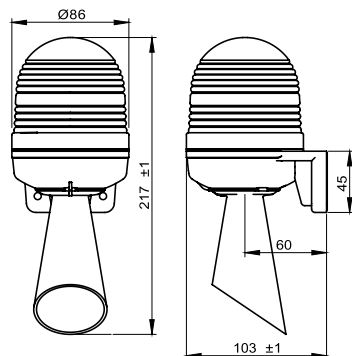

Dimensions (Unit: mm)

Standard Type

Horn Type

Specifications

Model	MW86T		MW86M	
Lighting type	Steady / Flashing / Rotating		Steady / Flashing	
Power Supply	12 ~ 24VDC	90 ~ 240VAC(50~60Hz)	12 ~ 24VDC	90 ~ 240VAC(50~60Hz)
Current Consumption	Light	Max 0.32A ±10%	Max 0.10A ±10%	Max 0.40A ±10%
	w/Sound	Max. 0.52A±10%	Max 0.16A ±10%	Max 0.20A ±10%
Flash Rate	80 times/min ± 5 (F1), 240 times /min ± 10 (F3)			
Rotation Rate	60 ~ 300 ± 10 RPM(clock wise)		N/A	
Alarm Sound Level	Standard Type	55 ~ 85±5dB	Standard Type	55 ~ 85±5dB
	Horn Type	55 ~ 90±5dB	Horn Type	55 ~ 90±5dB
Material	Body: ABS, Lens: PC			
Insulation Resistance	100 MΩ minimum (500VDC mega)			
Ambient Temperature	-20~40°C			
Storage Temperature	-20~70°C			
Ambient Humidity	45~85% RH			
Degree of Protection	Standard Type	IP43	Standard Type	IP43
	Horn Type	IP54	Horn Type	IP54
Recommended Wire Size	UL1007/22AWG			
Weight	Standard Type	Approx. 279g	Standard Type	Approx. 286g
	Horn Type	Approx. 306g	Horn Type	Approx. 313g
Certificate/Compliance	UL, RoHS			