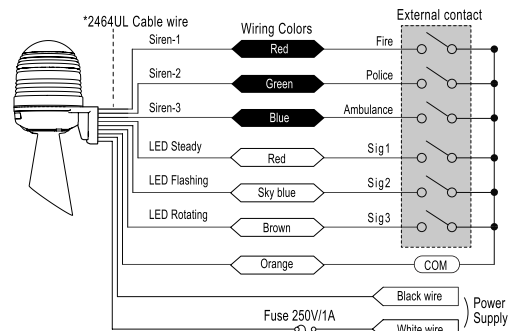

Installation guide

Installation panel drawing

Volume Control

Flashing/Rotating setting

Wiring Diagram

MW86T

12 ~ 24V

90 ~ 240V