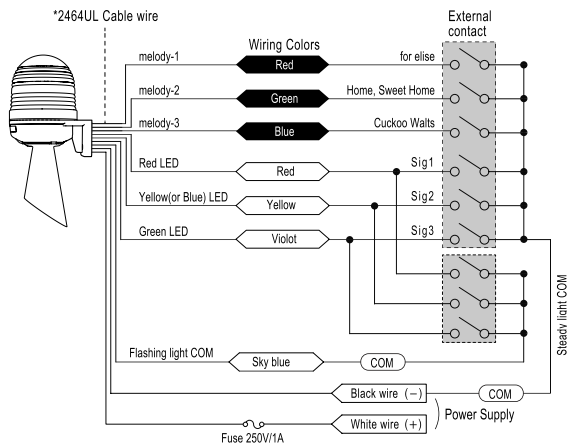

MW86M

12 ~ 24V