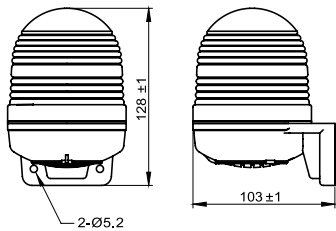

Horn Type

Standard Type

Ordering Information

MW86 T - R 00 - Y - M3 (B)
 ① ② ③ ④ ⑤

① Model	T - R	Steady/Flashing/Rotating	
	M - F	3 color in 1 Steady/Flashing	
② Power	00	12 ~ 24VDC	
	FF	90 ~ 240VAC	
③ Lens Colors	MW86T	R	Red
		Y	Yellow
		G	Green
		B	Blue
		C	Clear
	MW86M	RYG	Red, Yellow, Green
RGB		Red, Green, Blue	
④ Sound Type	M3 (melody)		Fur Elise
			Home, Sweet home
			The Cuckoo Waltz
	S3 (Siren)		Fire truck
			Police car
		Ambulance	
⑤ Body color	no mark	Ivory	
	B	Black	

Dimensions (Unit: mm)

Standard Type

Horn Type

Specifications

Model	MW86T		MW86M	
Lighting type	Steady / Flashing / Rotating		Steady / Flashing	
Power Supply	12 ~ 24VDC	90 ~ 240VAC(50~60Hz)	12 ~ 24VDC	90 ~ 240VAC(50~60Hz)
Current Consumption	Light	Max 0.32A ±10%	Max 0.10A ±10%	Max 0.40A ±10%
	w/Sound	Max. 0.52A±10%	Max 0.16A ±10%	Max 0.20A ±10%
Flash Rate	80 times/min ± 5 (F1), 240 times /min ± 10 (F3)			
Rotation Rate	60 ~ 300 ± 10 RPM(clock wise)		N/A	
Alarm Sound Level	Standard Type	55 ~ 85±5dB	Standard Type	55 ~ 85±5dB
	Horn Type	55 ~ 90±5dB	Horn Type	55 ~ 90±5dB
Material	Body: ABS, Lens: PC			
Insulation Resistance	100 MΩ minimum (500VDC mega)			
Ambient Temperature	-20~40°C			
Storage Temperature	-20~70°C			
Ambient Humidity	45~85% RH			
Degree of Protection	Standard Type	IP43	Standard Type	IP43
	Horn Type	IP54	Horn Type	IP54
Recommended Wire Size	UL1007/22AWG			
Weight	Standard Type	Approx. 279g	Standard Type	Approx. 286g
	Horn Type	Approx. 306g	Horn Type	Approx. 313g
Certificate/Compliance	UL, RoHS			