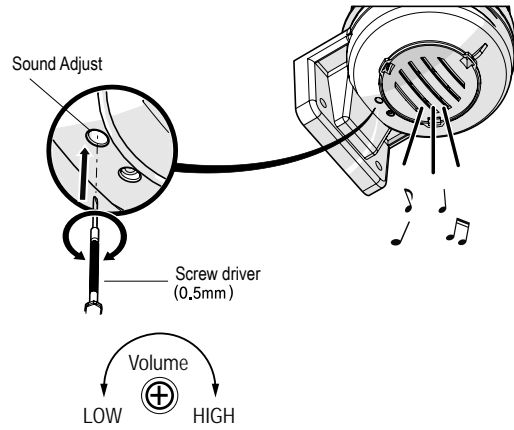

Dimensions (Unit: mm)

Standard Type

Horn Type

Specifications

Model	MW86T		MW86M	
Lighting type	Steady / Flashing / Rotating		Steady / Flashing	
Power Supply	12 ~ 24VDC	90 ~ 240VAC(50~60Hz)	12 ~ 24VDC	90 ~ 240VAC(50~60Hz)
Current Consumption	Light	Max 0.32A ±10%	Max 0.10A ±10%	Max 0.40A ±10%
	w/Sound	Max. 0.52A±10%	Max 0.16A ±10%	Max 0.20A ±10%
Flash Rate	80 times/min ± 5 (F1), 240 times /min ± 10 (F3)			
Rotation Rate	60 ~ 300 ± 10 RPM(clock wise)		N/A	
Alarm Sound Level	Standard Type	55 ~ 85±5dB	Standard Type	55 ~ 85±5dB
	Horn Type	55 ~ 90±5dB	Horn Type	55 ~ 90±5dB
Material	Body: ABS, Lens: PC			
Insulation Resistance	100 MΩ minimum (500VDC mega)			
Ambient Temperature	-20~40°C			
Storage Temperature	-20~70°C			
Ambient Humidity	45~85% RH			
Degree of Protection	Standard Type	IP43	Standard Type	IP43
	Horn Type	IP54	Horn Type	IP54
Recommended Wire Size	UL1007/22AWG			
Weight	Standard Type	Approx. 279g	Standard Type	Approx. 286g
	Horn Type	Approx. 306g	Horn Type	Approx. 313g
Certificate/Compliance	UL, RoHS			

Installation guide

Installation panel drawing

Volume Control

Flashing/Rotating setting

Wiring Diagram

MW86T

12 ~ 24V

90 ~ 240V