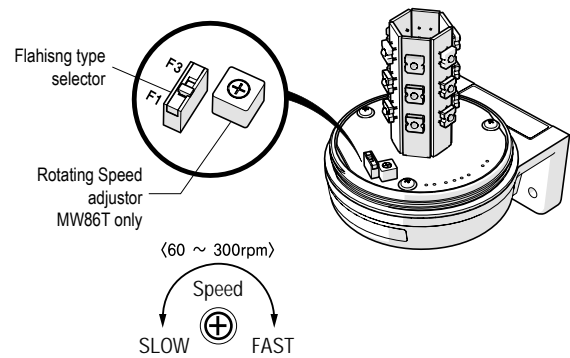

Dimensions (Unit: mm)

Standard Type

Horn Type

Specifications

Model	MW86T		MW86M	
Lighting type	Steady / Flashing / Rotating		Steady / Flashing	
Power Supply	12 ~ 24VDC	90 ~ 240VAC(50~60Hz)	12 ~ 24VDC	90 ~ 240VAC(50~60Hz)
Current Consumption	Light	Max 0.32A ±10%	Max 0.10A ±10%	Max 0.40A ±10%
	w/Sound	Max. 0.52A±10%	Max 0.16A ±10%	Max 0.20A ±10%
Flash Rate	80 times/min ± 5 (F1), 240 times /min ± 10 (F3)			
Rotation Rate	60 ~ 300 ± 10 RPM(clock wise)		N/A	
Alarm Sound Level	Standard Type	55 ~ 85±5dB	Standard Type	55 ~ 85±5dB
	Horn Type	55 ~ 90±5dB	Horn Type	55 ~ 90±5dB
Material	Body: ABS, Lens: PC			
Insulation Resistance	100 MΩ minimum (500VDC mega)			
Ambient Temperature	-20~40°C			
Storage Temperature	-20~70°C			
Ambient Humidity	45~85% RH			
Degree of Protection	Standard Type	IP43	Standard Type	IP43
	Horn Type	IP54	Horn Type	IP54
Recommended Wire Size	UL1007/22AWG			
Weight	Standard Type	Approx. 279g	Standard Type	Approx. 286g
	Horn Type	Approx. 306g	Horn Type	Approx. 313g
Certificate/Compliance	UL, RoHS			

Installation guide

Installation panel drawing

Volume Control

Flashing/Rotating setting

Wiring Diagram

MW86T

12 ~ 24V

90 ~ 240V