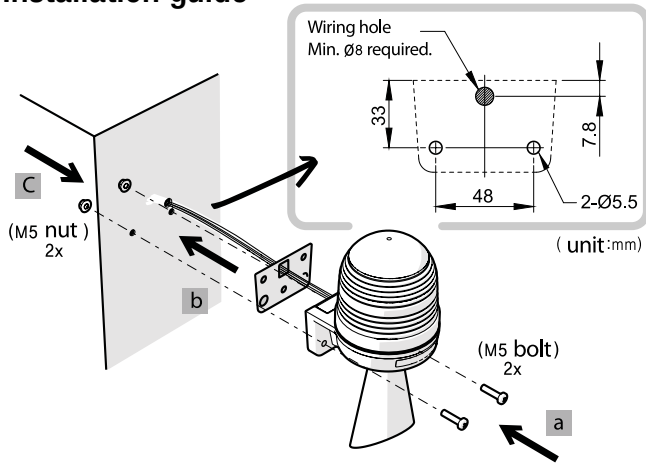

Dimensions (Unit: mm)

Standard Type

Horn Type

Specifications

Model	MW86T		MW86M	
Lighting type	Steady / Flashing / Rotating		Steady / Flashing	
Power Supply	12 ~ 24VDC	90 ~ 240VAC(50~60Hz)	12 ~ 24VDC	90 ~ 240VAC(50~60Hz)
Current Consumption	Light	Max 0.32A ±10%	Max 0.10A ±10%	Max 0.40A ±10%
	w/Sound	Max. 0.52A±10%	Max 0.16A ±10%	Max 0.20A ±10%
Flash Rate	80 times/min ± 5 (F1), 240 times /min ± 10 (F3)			
Rotation Rate	60 ~ 300 ± 10 RPM(clock wise)		N/A	
Alarm Sound Level	Standard Type	55 ~ 85±5dB	Standard Type	55 ~ 85±5dB
	Horn Type	55 ~ 90±5dB	Horn Type	55 ~ 90±5dB
Material	Body: ABS, Lens: PC			
Insulation Resistance	100 MΩ minimum (500VDC mega)			
Ambient Temperature	-20~40°C			
Storage Temperature	-20~70°C			
Ambient Humidity	45~85% RH			
Degree of Protection	Standard Type	IP43	Standard Type	IP43
	Horn Type	IP54	Horn Type	IP54
Recommended Wire Size	UL1007/22AWG			
Weight	Standard Type	Approx. 279g	Standard Type	Approx. 286g
	Horn Type	Approx. 306g	Horn Type	Approx. 313g
Certificate/Compliance	UL, RoHS			

Installation guide

Installation panel drawing

Volume Control

Flashing/Rotating setting

Wiring Diagram

MW86T

12 ~ 24V

90 ~ 240V