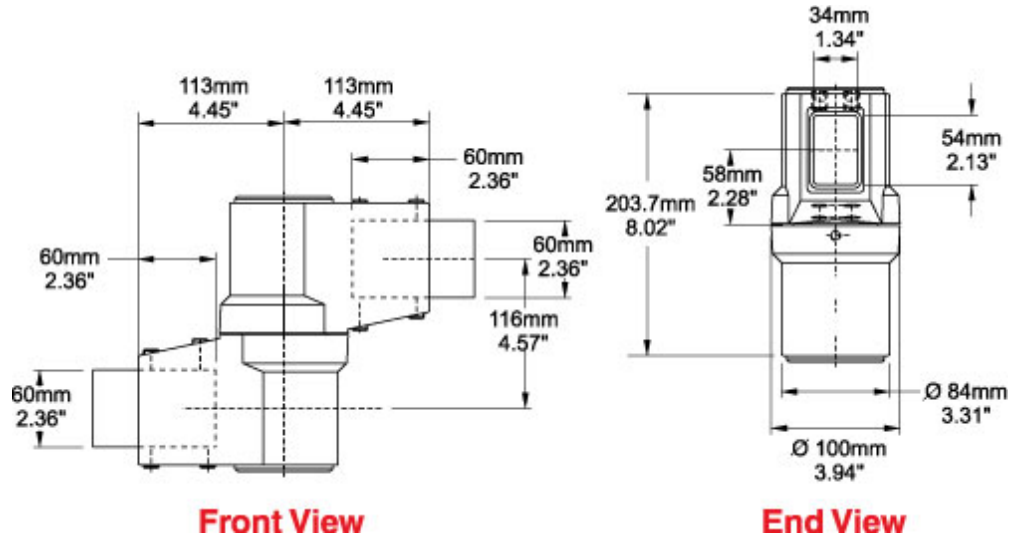

## Tara Plus Intermediate Joint *TPSSIJ Series*

- Accepts 60x40mm rectangular tube.
- Die-cast Aluminum G Al Si 12.
- Integrated movement stop.
- One piece bellow.
- Rotates 300°.

Part No. **R149-015-000**