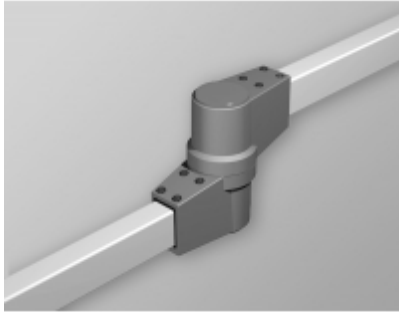

## Tara Plus Intermediate Joint *TPSSIJ Series*

- Accepts 60x40mm rectangular tube.
- Die-cast Aluminum G Al Si 12.
- Integrated movement stop.
- One piece bellow.
- Rotates 300°.

Part No. **R149-015-000**