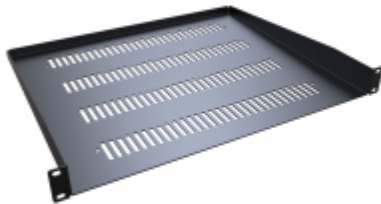

# Universal Rack Shelf *RAS Series*

Up to 200 lbs (91 kg) Weight Capacity

## Features

- Constructed of 14 or 16 gauge steel.
- Universal design mounts to any standard EIA-compliant rack or cabinet.
- Allows easy rack mounting of equipment or items that do not have rack mounting capabilities.
- Mounts to rack rails either as an internal shelf or external shelf/work area.
- Available in either vented or solid versions.
- Rugged textured RAL9005 black powder paint finish.
- TAA-compliant for GSA Schedule purchases.
- RoHS and REACH compliant
- Manufactured in North America