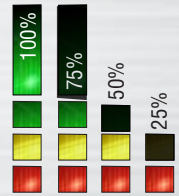

15% > blinking red and lamp light flashes 5 times

Spot LED

Silicone strap stays securely on a hardhat

Strap bracket for easy lamp removal

FL 1 STANDARD		
	400 Lumens	4h
	200 Lumens	12h
	100 Lumens	22h

For Professionals
SINCE 1857™