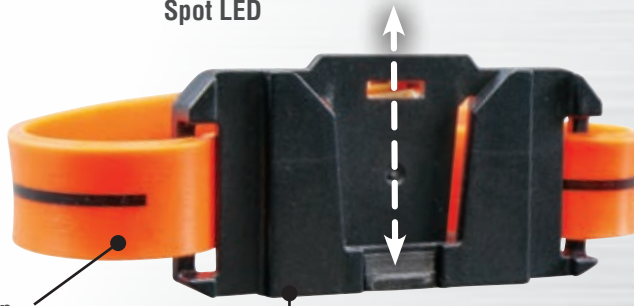

AFTER 3 MINUTES IN BRIGHT LIGHT: HEADLAMP TURNS OFF TO SAVE BATTERY*

SLIM PROFILE WITH PIVOTING MOUNT TO ALLOW UP TO A 64° LIGHTING ANGLE

ALSO ATTACHES DIRECTLY TO A KLEIN® HARD HAT

REMOVE light from the bracket for convenient charging!

Auto-sensor turns lamp off in bright light (option to deactivate*)

Pivoting Mount

Rechargeable via micro-USB port (cable included)

Water-resistant cover

Power Button

Flood LEDs (x2)

Battery Gauge
Indicates battery life

15% > blinking red and lamp light flashes 5 times

Spot LED

Silicone strap stays securely on a hardhat

Strap bracket for easy lamp removal

FL 1 STANDARD		
	400 Lumens	4h
	200 Lumens	12h
	100 Lumens	22h

For Professionals
SINCE 1857™

Cat. No.	UPC 0-92644+	Description	Dimensions
56064	56064-4	Rechargeable 400 Lumen Auto-Off Headlamp	2.77" x 2.24" x 1.46" (70 x 57 x 37 mm)

Warning statement: Visit www.kleintools.com for safety warnings.
*Feature can be deactivated/activated by holding power button for 10 seconds