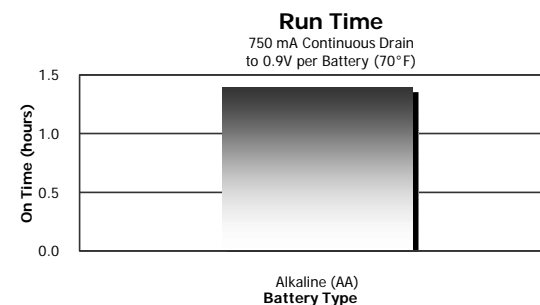

Performance:

Before Using Your Flashlight:
Please read all instructions and cautionary markings on the package and light

Important Notice

This datasheet contains information specific to products manufactured at the time of its publication

Contents herein do not constitute a warranty
©Energizer / All Rights Reserved