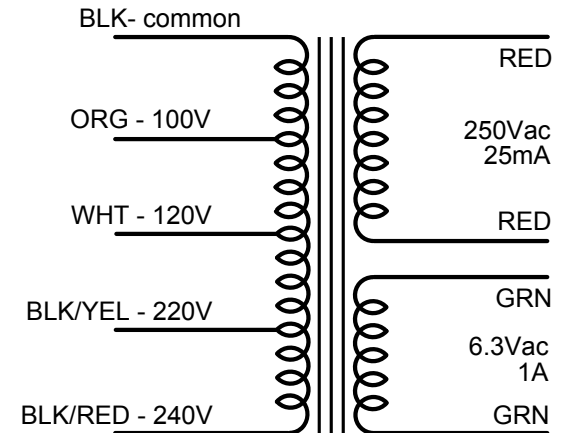

### Electrical Specifications

unless otherwise stated, all physical dimensions are in inches

part number:	<b>TR-PW-11</b>	version:	<b>2.0</b>
desc:	<b>Power Transformer, 6G15 style</b>		
application:	Power transformer for Brownface stand-alone reverb (model 6G15) and other DIY tube projects		
date:	20 FEB 12		
drawn:	Robert Hull		
sheet:	pg 1 of 1		
		ANALOG IN   TUBEDEPOT.COM	