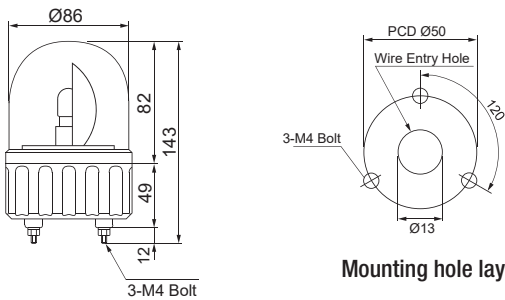

Dimensions

unit: mm

Mounting hole layout

Replacement Parts

Lens	LENS-ASG-(□)	Smooth Lens for Rotating Lights
	LENS-ASGF-(□)	Prism Lens for Flashing/Strobe Lights

(□): indicates color of Lens; R, Y, G or B

Bulb	Rotating only	Flashing only	Input voltage
	MAB-T15-S-012-08	MAB-T15-S-012-08	12V DC
	MAB-T15-S-024-08	MAB-T15-S-024-08	24V DC
	MAB-T15-S-012-05	MAB-T15-S-130-08	110V AC
	MAB-T15-S-012-05	MAB-T15-S-240-08	220V AC
MAB-T15-S-012-05	-	110/220V AC (free voltage)	