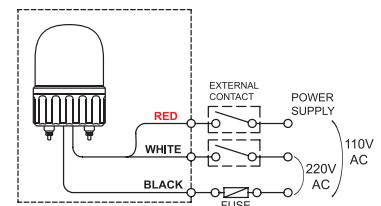

Dimensions

unit: mm

Mounting hole layout

Replacement Parts

Lens	LENS-ASG-(□)	Smooth Lens for Rotating Lights
	LENS-ASGF-(□)	Prism Lens for Flashing/Strobe Lights

(□): indicates color of Lens; R, Y, G or B

Bulb	Rotating only	Flashing only	Input voltage
	MAB-T15-S-012-08	MAB-T15-S-012-08	12V DC
	MAB-T15-S-024-08	MAB-T15-S-024-08	24V DC
	MAB-T15-S-012-05	MAB-T15-S-130-08	110V AC
	MAB-T15-S-012-05	MAB-T15-S-240-08	220V AC
MAB-T15-S-012-05	-	110/220V AC (free voltage)	

Wiring Diagram

DC & AC Steady & Flashing Lights

ASGF-01-□ ASGF-10-□
 ASGF-02-□ ASGF-20-□

DC Rotating Lights

ASG-01-□ ASGB-01-□
 ASG-02-□ ASGB-02-□

AC Rotating & Strobe Lights

ASG-FF-□ ASGS-10-□
 ASGB-FF-□ ASGS-20-□