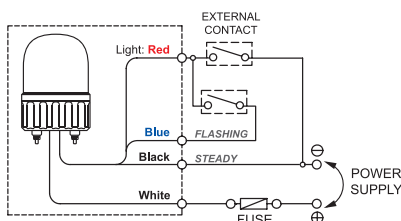

Wiring Diagram

DC & AC Steady & Flashing Lights

ASGF-01-□ ASGF-10-□
ASGF-02-□ ASGF-20-□