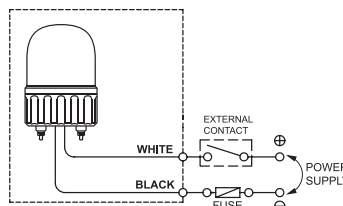

DC Rotating Lights

ASG-01-□ ASGB-01-□
ASG-02-□ ASGB-02-□