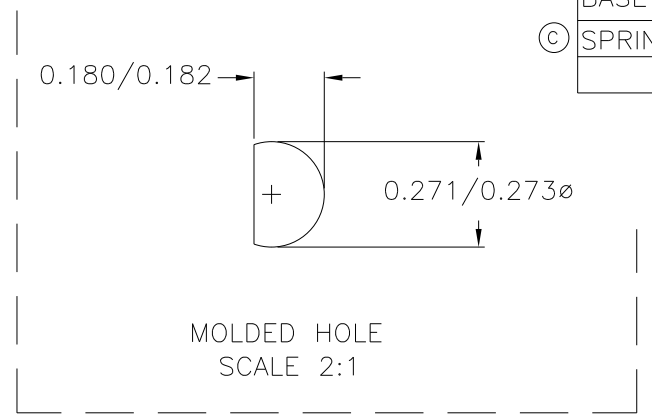

P/N	1400-A
BASE PART	1400-16
SPRING	I1125A

SECTION A-A

MATERIAL: G.P. PHENOLIC (B11)
COLOR: BLACK

TOLERANCES: UNLESS OTHERWISE SPECIFIED	DO NOT SCALE DRAWING	-	UPDATED/HAD TOOLBOX	ST	10/5/2000
		-	CAD/REDRAWN	HD	7/11/96
DECIMALS: X.XXX ± .005 X.XX ± .015	MM: X.XX ± 0.15MM X.X ± 0.4MM	C	WAS I0376 (B)	HD	8/20/81
		B	WAS I0182 (A)	LSP	2/5/58
FRACTIONS ± 1/64	ANG. ± 1°	A	WAS I0049	JVA	12/12/47
CHANGES					