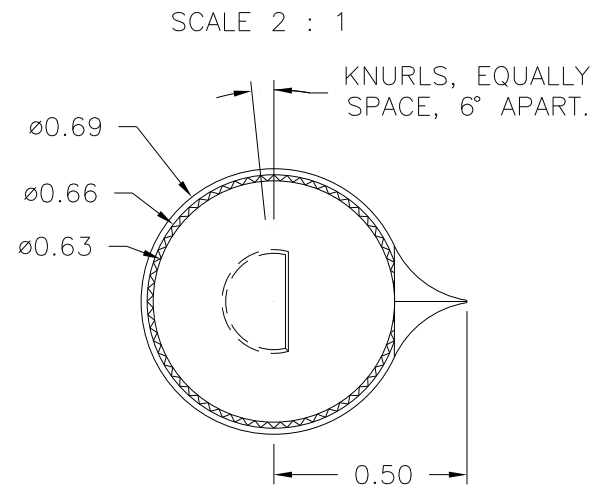

P/N	1400-A
BASE PART	1400-16
SPRING	I1125A

SECTION A-A

MATERIAL: G.P. PHENOLIC (B11)
COLOR: BLACK

TOLERANCES: UNLESS OTHERWISE SPECIFIED	DO NOT SCALE DRAWING	-	UPDATED/HAD TOOLBOX	ST	10/5/2000
		-	CAD/REDRAWN	HD	7/11/96
DECIMALS: X.XXX ± .005 X.XX ± .015	MM: X.XX ± 0.15MM X.X ± 0.4MM	C	WAS I0376 (B)	HD	8/20/81
		B	WAS I0182 (A)	LSP	2/5/58
FRACTIONS ± 1/64	ANG. ± 1°	A	WAS I0049	JVA	12/12/47
CHANGES					