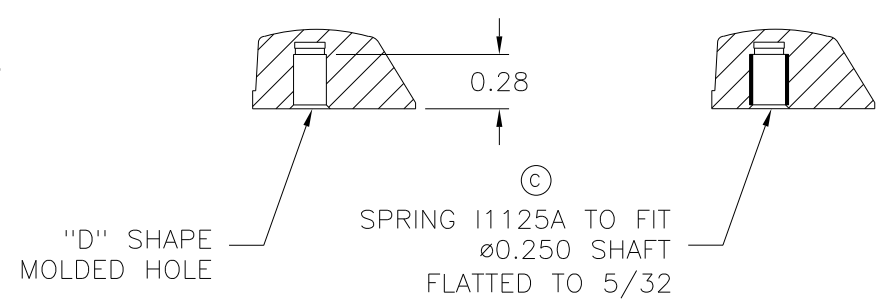

P/N	1400-A
BASE PART	1400-16
SPRING	I1125A

SECTION A-A

MATERIAL: G.P. PHENOLIC (B11)
COLOR: BLACK

TOLERANCES: UNLESS OTHERWISE SPECIFIED	DO NOT SCALE DRAWING	-	UPDATED/HAD TOOLBOX	ST	10/5/2000
		-	CAD/REDRAWN	HD	7/11/96
DECIMALS: X.XXX ± .005 X.XX ± .015	MM: X.XX ± 0.15MM X.X ± 0.4MM	C	WAS I0376 (B)	HD	8/20/81
		B	WAS I0182 (A)	LSP	2/5/58
FRACTIONS ± 1/64	ANG. ± 1°	A	WAS I0049	JVA	12/12/47
CHANGES					