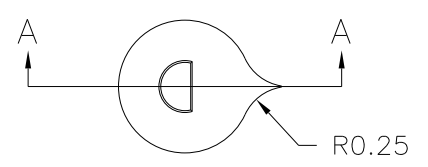

P/N	1400-A
BASE PART	1400-16
SPRING	I1125A

SECTION A-A

MATERIAL: G.P. PHENOLIC (B11)
COLOR: BLACK

TOLERANCES: UNLESS OTHERWISE SPECIFIED	DO NOT SCALE DRAWING	-	UPDATED/HAD TOOLBOX	ST	10/5/2000
		-	CAD/REDRAWN	HD	7/11/96
DECIMALS: X.XXX ± .005 X.XX ± .015	MM: X.XX ± 0.15MM X.X ± 0.4MM	C	WAS I0376 (B)	HD	8/20/81
		B	WAS I0182 (A)	LSP	2/5/58
FRACTIONS ± 1/64	ANG. ± 1°	A	WAS I0049	JVA	12/12/47
CHANGES					