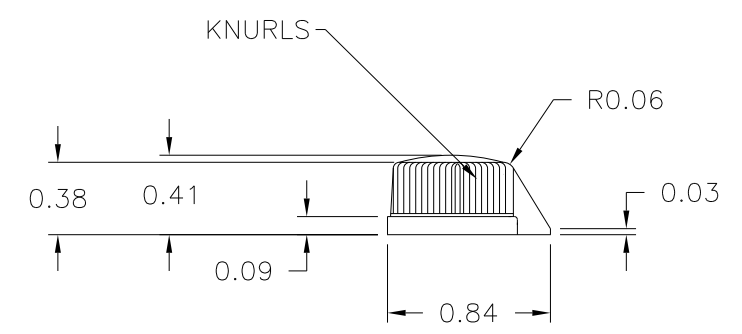

P/N	1400-A
BASE PART	1400-16
SPRING	I1125A

SECTION A-A

MATERIAL: G.P. PHENOLIC (B11)
COLOR: BLACK

TOLERANCES: UNLESS OTHERWISE SPECIFIED	DO NOT SCALE DRAWING	-	UPDATED/HAD TOOLBOX	ST	10/5/2000
		-	CAD/REDRAWN	HD	7/11/96
DECIMALS: X.XXX ± .005 X.XX ± .015	MM: X.XX ± 0.15MM X.X ± 0.4MM	C	WAS I0376 (B)	HD	8/20/81
		B	WAS I0182 (A)	LSP	2/5/58
FRACTIONS ± 1/64	ANG. ± 1°	A	WAS I0049	JVA	12/12/47
CHANGES					