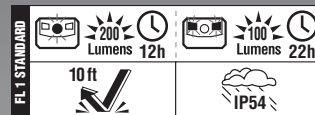

RECHARGEABLE AUTO-OFF

HEADLAMP

Headlamp smart enough
to turn itself off.

KLEIN TOOLS 

RECHARGEABLE AUTO-OFF HEADLAMP

Klein Tools' new durable headlamp provides all day light on either the bright spotlight or the broadcasting flood light setting. Removing this headlamp for recharging is easy, just slide the lamp out of the bracket on the silicone strap--no need to remove the strap from your hard hat. You'll know when it's time to recharge the lamp, because the LED lights on the battery gauge clearly indicate how much battery you have left. This headlamp also features new auto-sensing technology that turns off the unit after three minutes in bright light, saving battery...and a little embarrassment.

REMOVE light from the bracket for convenient charging!

AFTER 3 MINUTES IN BRIGHT LIGHT:
headlamp turns off to save battery

GAUGE: Indicates battery life

Slim profile with pivoting mount to allow up to a 64° lighting angle

Cat. No.	UPC 0-92644+	Description	Dimensions
56034	56034-7	Rechargeable Auto-Off Headlamp	2.77" x 2.24" x 1.46" (70 x 57 x 37 mm)

See our complete line of Lights
www.kleintools.com

© 2018 Klein Tools, Inc.
Lincolnshire, IL 60069
82816 Rev. 01/18 A