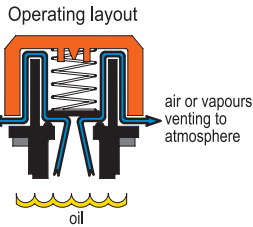

THREADED FITTING

Polyamide based (PA) technopolymer, black colour, semi-matte finish.

PACKING RING

NBR synthetic rubber.

SEALING DISK

Technopolymer with NBR synthetic rubber O-ring.

SPRING

Stainless steel

STANDARD EXECUTIONS

- **SFV-10 mb**: valve (sealing disk) opens when pressure exceeds 0.010 bar (set at 10 mb).
- **SFV-100 mb**: valve (sealing disk) opens when pressure exceeds 0.100 bar (set at 100 mb).

FEATURES AND APPLICATIONS

SFV. valve breather caps are particularly suitable for all those applications (speed reducers, variators or compressors) when the internal air pressure must not exceed a certain value (10 or 100 mb).

In these cases, the safety valve of the cap allows the expulsion of the exceeding air in the reservoir, thus re-establishing the pressure values for which the valve is set.

Sealing disc (closed in normal pressure conditions) prevents dust from getting in and oil-losses.