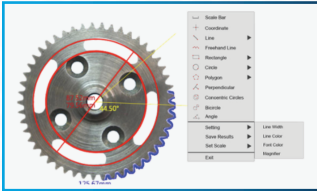

Tools for
Advancing
Innovation

Included
Software
Mosaic 2.1

HDMI, USB
and SD Card
Outputs
Capture & Save
Images Directly
To SD Card

Auto
Focus
Full HD
1080p

60fps
HDMI
30fps
SD Card, PC
and USB

Mighty Cam Pro

Auto Focus HDMI/USB/SD

Aven's Mighty Cam Pro is an all-in-one inspection auto-focus camera. This camera offers both USB and HDMI outputs for inspection from an HD monitor or your PC via the included Mosaic software. This camera features integrated measurement capabilities for measuring without a PC. This camera also features a built-in SD card port for capturing instant high resolution images with no need for a PC.

Integrated Measurement System *No PC Required*

Built in on screen tools provide powerful measurement functions including freehand line, rectangle, polygon, circle, bicircle, angle, point-line distance and much more. Three different length units of millimeter, centimeter and micrometer are provided to meet various measurement requirements in different applications. Simple calibration tool is also included.