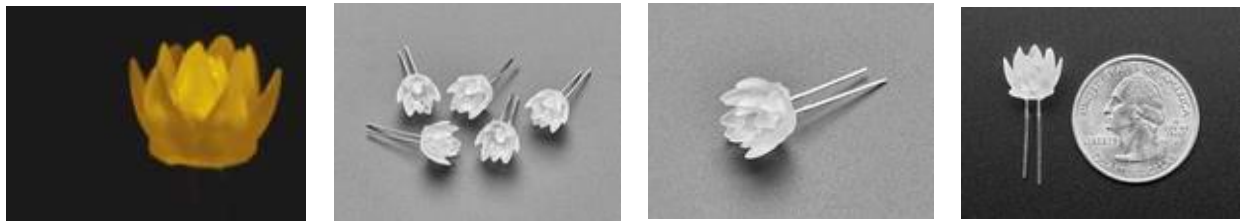

# dLUX-dLITE Yellow Succulent Shape LEDs 5 Pack by Unexpected Labs

Product ID: 5605

## Description

Sure, we've got all sorts of diffused bare LEDs in all sorts of colors and sizes. But have you ever laid your peepers on a set of *succulent*-shaped LEDs? These look too cute and charming and will look amazing for any magic-, eco-, or agro-science-themed electronics project.

- 5 LEDs per pack in Yellow:
  - Pack of 5 semi-diffused LEDs
  - Succulent measures (approx.) 8.5mm x 10.2mm x 11.2mm (HxWxD)
  - Voltage ~2.0-2.2V @ 20mA current
  - Wavelength: 590-595nm
  - Embedded LED Brightness: ~2000-3000 mcd