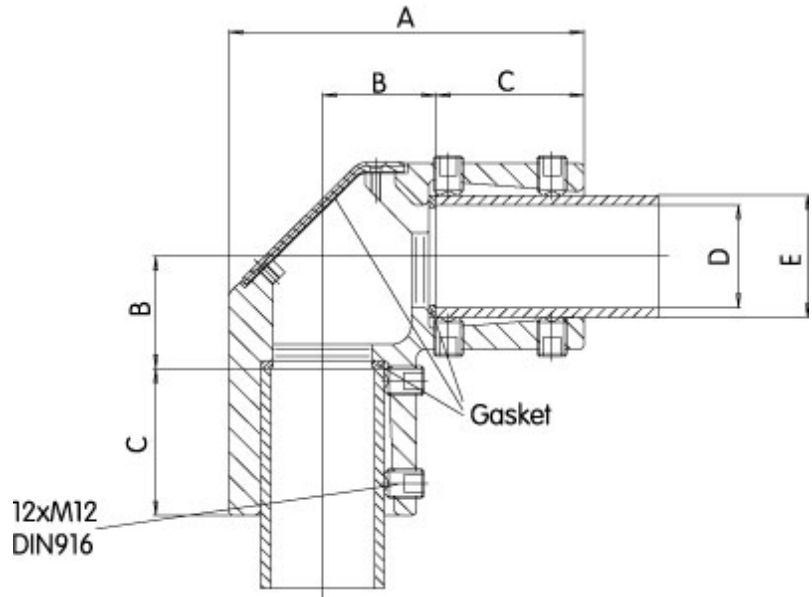

Quality Products. Service Excellence.

Heavy Duty Elbow *HDSSEL Series*

- Cast Aluminum
- Large cover opening for easier cable pull through.

Part No.	System	A	B	C	D	E
R147-020-000R	50	144	46	60	42	50
R147-020-200R	80	193	56	83	70	80