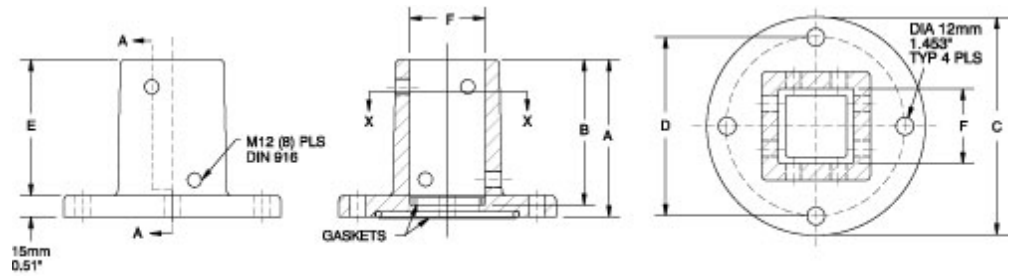

Quality Products. Service Excellence.

Heavy Duty Cast Iron Base *HDSSCIB Series*

- 4G-s.g. cast iron.
- Gasket included.
- Does not rotate.

Front View

Section A-A

Section X-X

Part No.	System	A	B	C	D	E	F
R147-030-000R	50	110	100	152	125	95	50
R147-030-200R	80	140	130	200	173	125	80