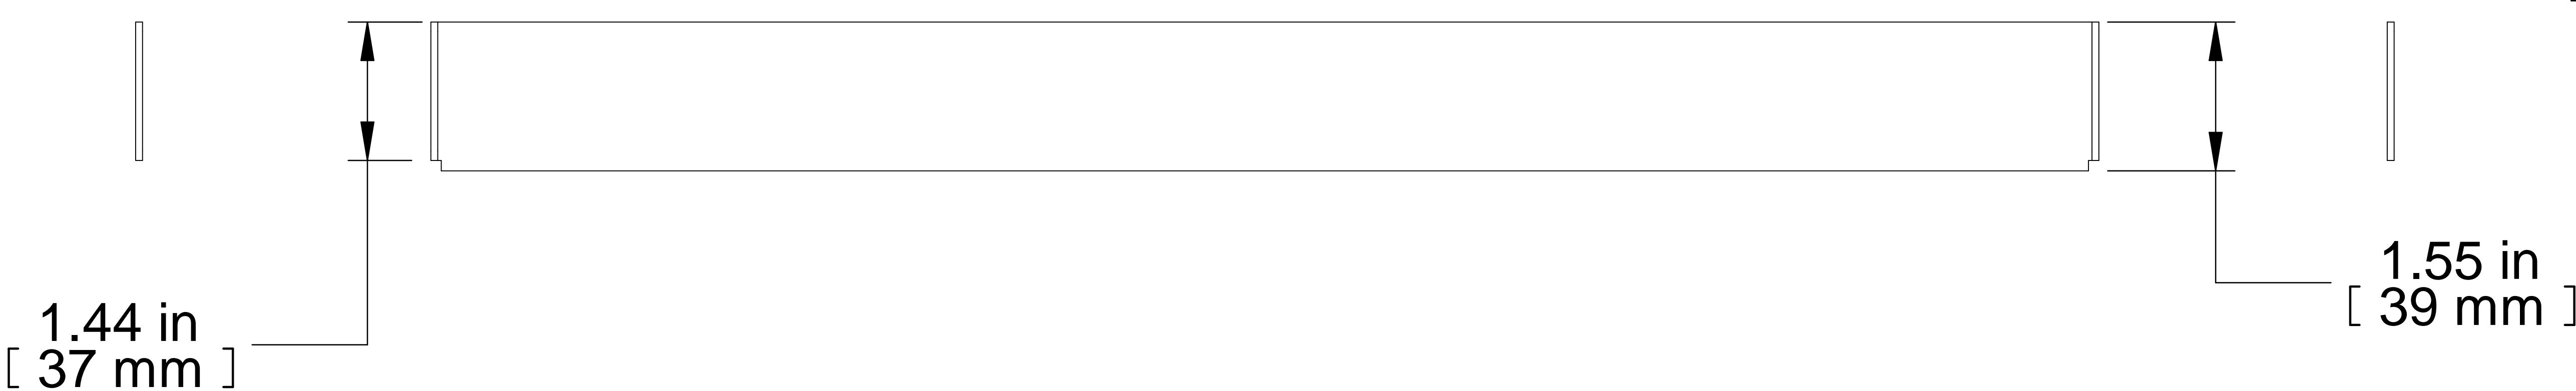

TOP VIEW

Sold As Pair  
With 2 Spacers

FRONT VIEW

R.S. VIEW

Item Number	Title	Quantity
1	ADSB SUPPORT BAR	2
2	ADSB SPACER PLATE	2

PART NUMBERS

ADSB	PAINTED BLACK THIN FILM
------	-------------------------

NOTES

Data subject to change without notice. Isometric drawing not to scale.  
Les données sont sujettes à changement sans préavis.

[www.hammondmfg.com](http://www.hammondmfg.com)

PART NO.

ADSB