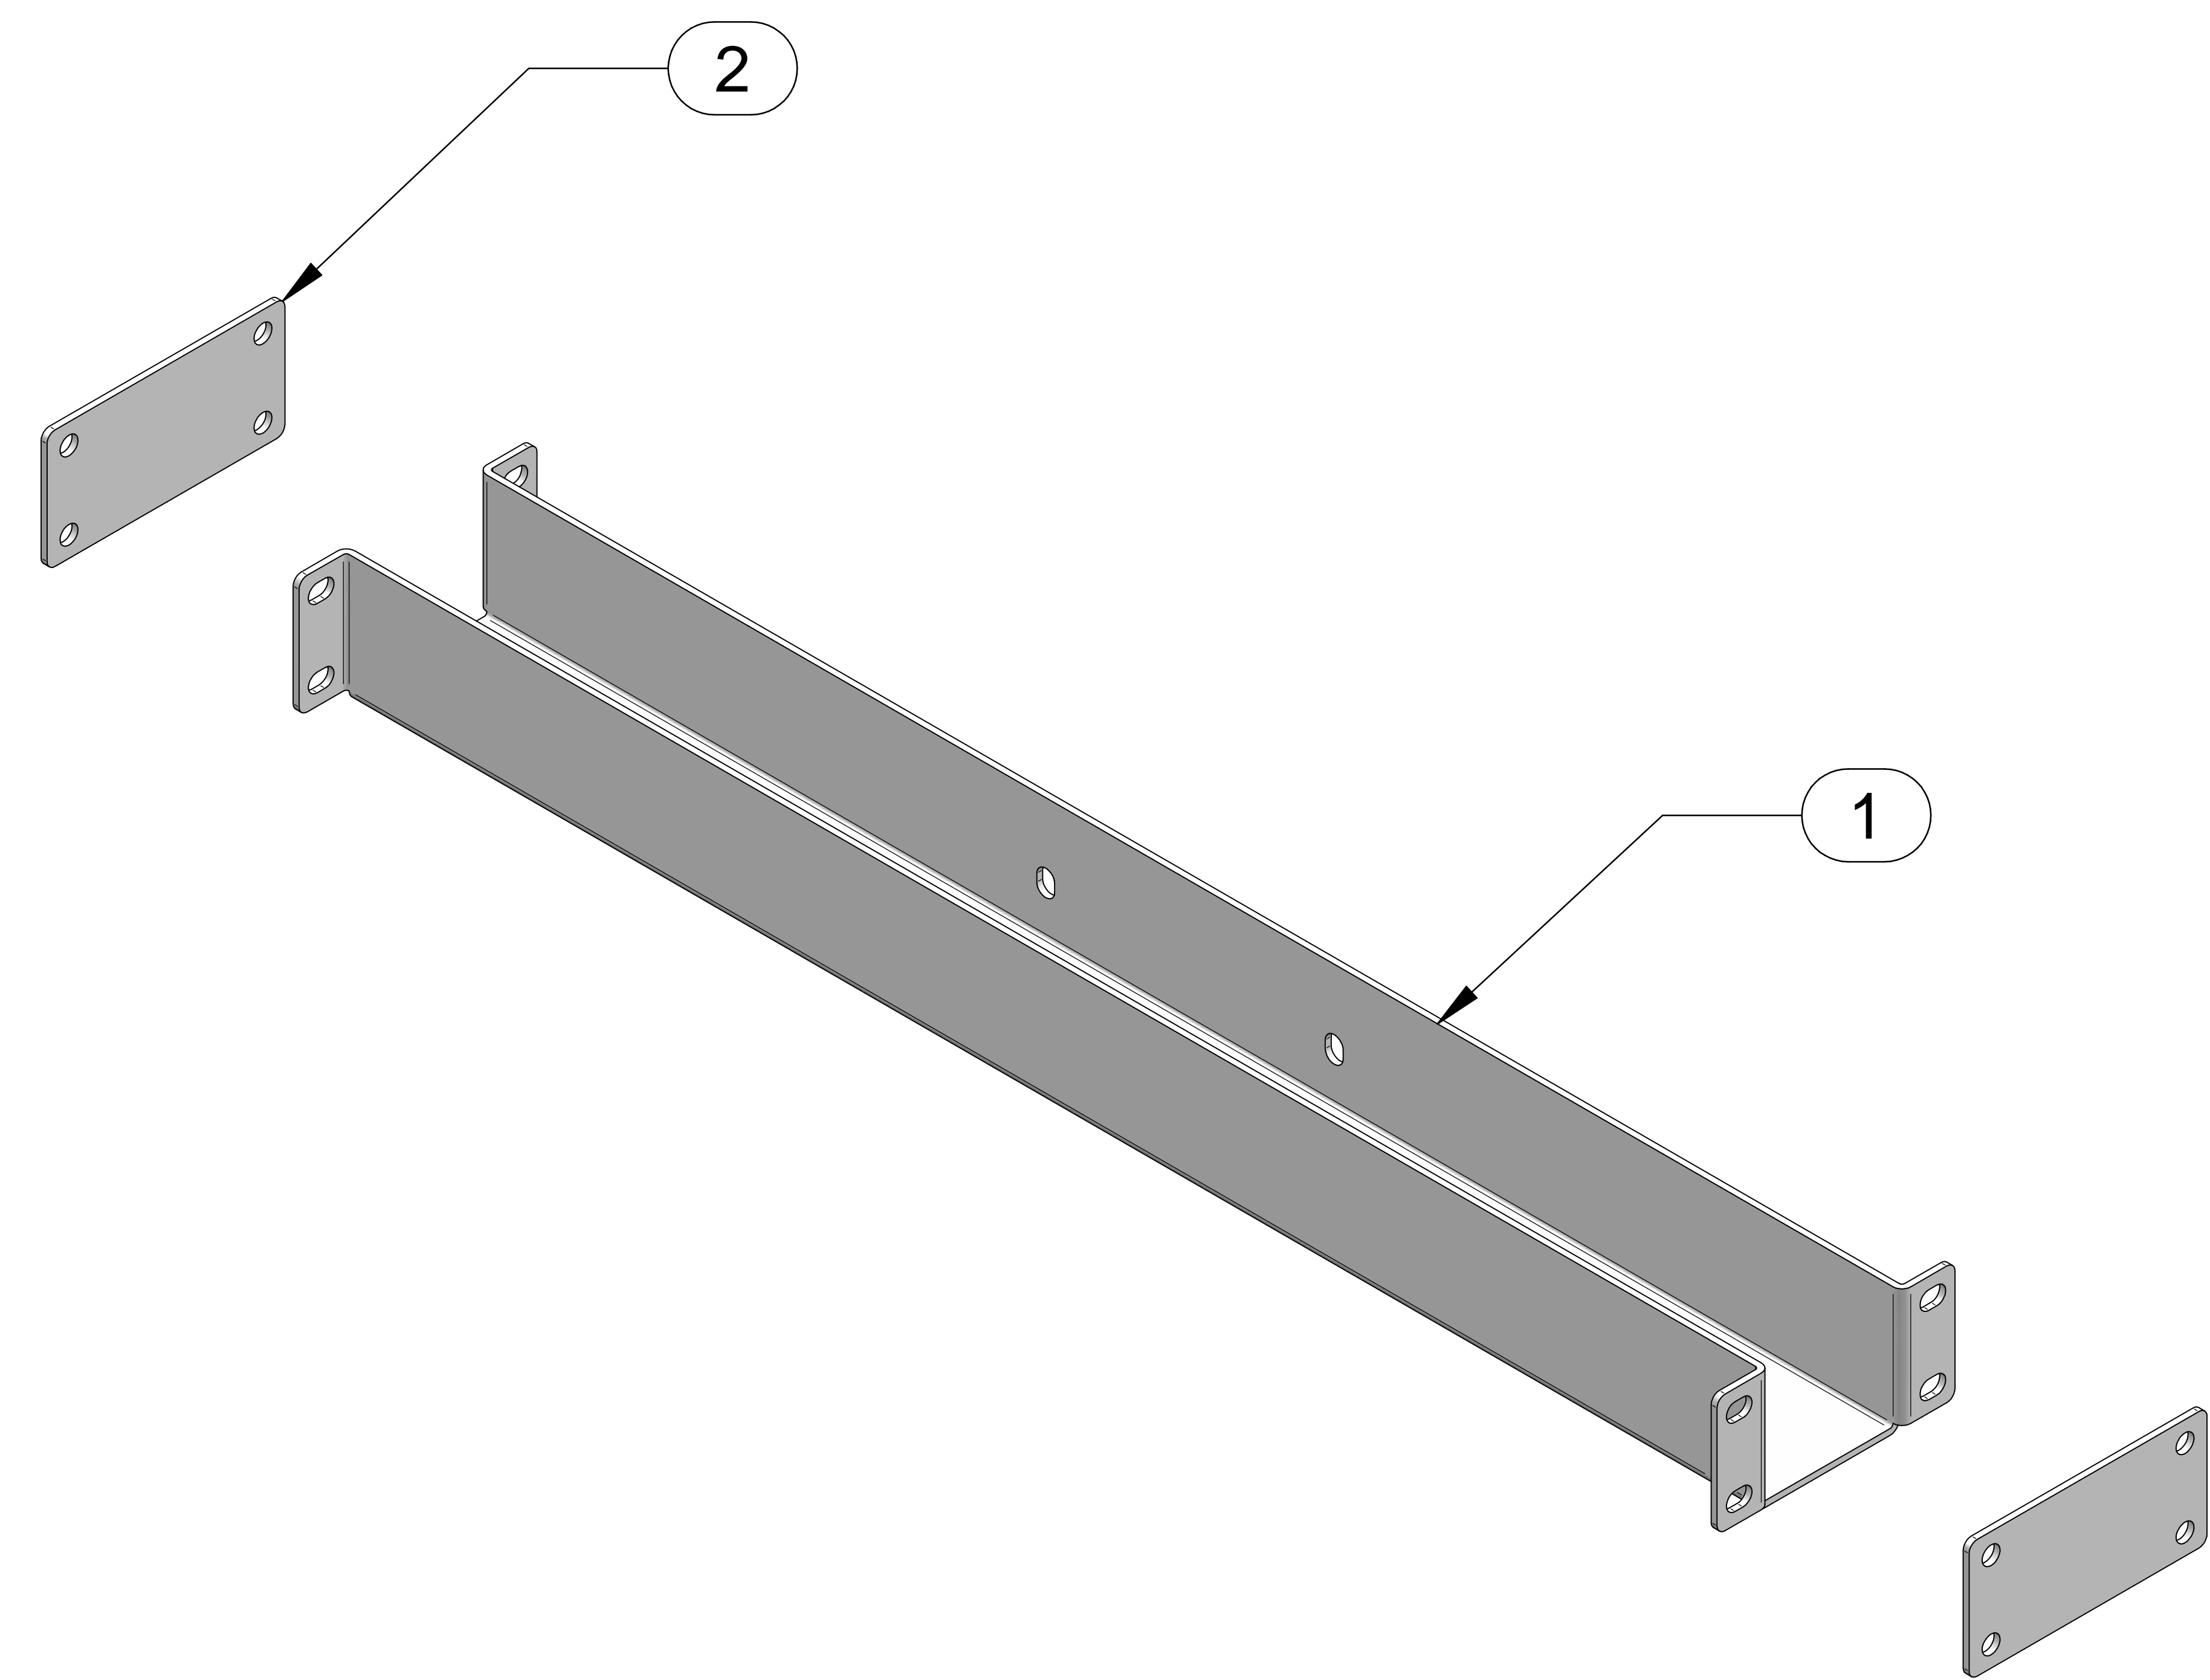

TOP VIEW

Sold As Pair  
With 2 Spacers

FRONT VIEW

R.S. VIEW

Item Number	Title	Quantity
1	ADSB SUPPORT BAR	2
2	ADSB SPACER PLATE	2

PART NUMBERS

ADSB	PAINTED BLACK THIN FILM
------	-------------------------

NOTES

Data subject to change without notice. Isometric drawing not to scale.  
Les données sont sujettes à changement sans préavis.

[www.hammondmfg.com](http://www.hammondmfg.com)

PART NO.

ADSB