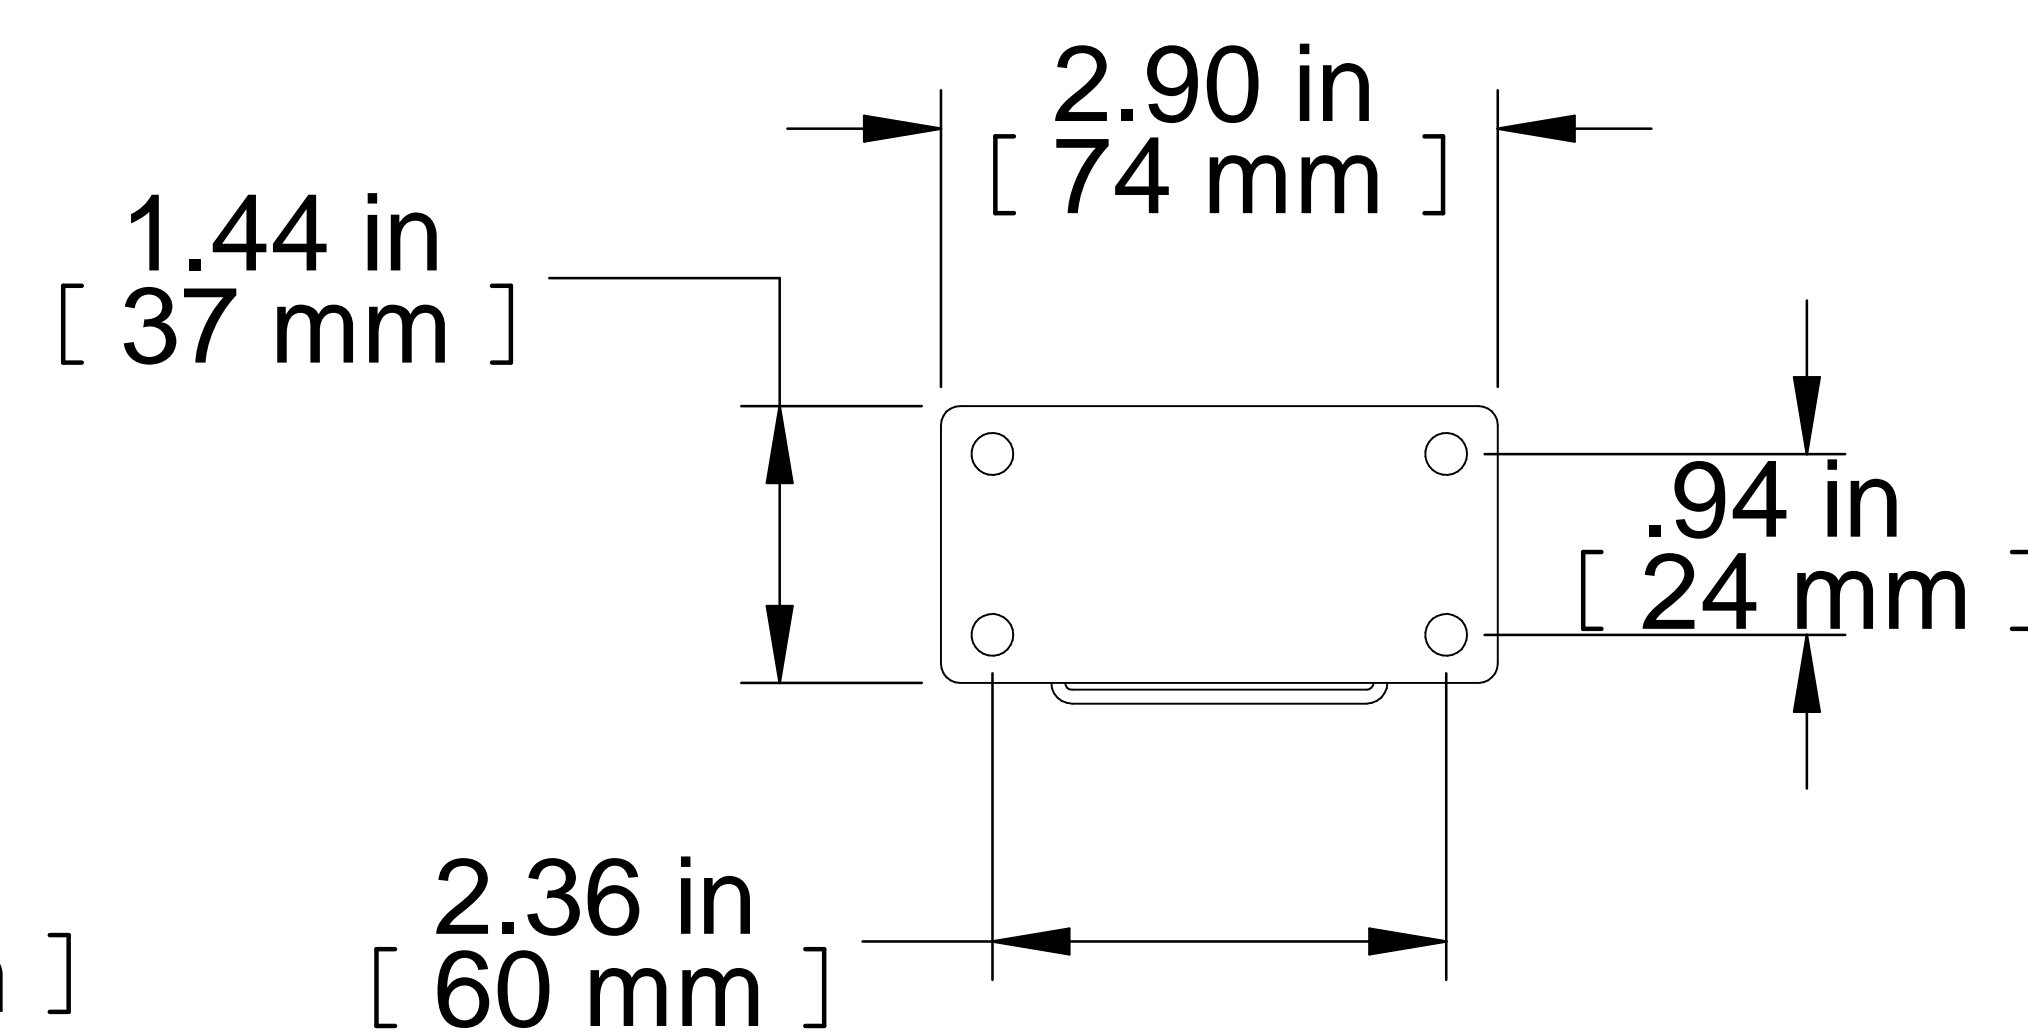

TOP VIEW

Sold As Pair  
With 2 Spacers

FRONT VIEW

R.S. VIEW

Item Number	Title	Quantity
1	ADSB SUPPORT BAR	2
2	ADSB SPACER PLATE	2

PART NUMBERS

ADSB	PAINTED BLACK THIN FILM
------	-------------------------

NOTES

Data subject to change without notice. Isometric drawing not to scale.  
Les données sont sujettes à changement sans préavis.

[www.hammondmfg.com](http://www.hammondmfg.com)

PART NO.

ADSB