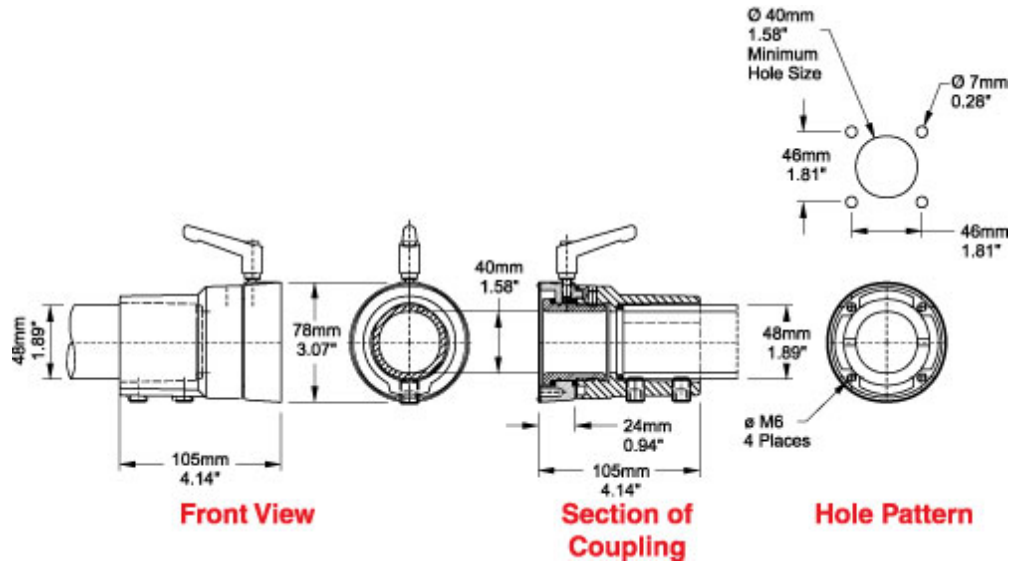

Quality Products. Service Excellence.

Tara Plus Coupling TPSSC Series

- Attaches to enclosure.
- Accepts 48mm round tube. perpendicular to enclosure top/bottom.
- Die-cast Aluminum G Al Si 12.
- Adjustable torque resistance.
- Rotates 300°.

Part No.	Mounting Position
R149-025-500	Top
R149-025-501	Bottom

Data subject to change without notice

© 2023. Hammond Manufacturing Ltd. All rights reserved.