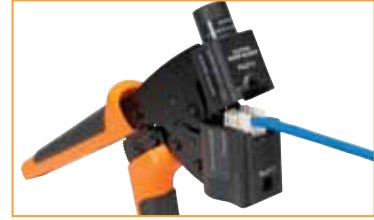

GREENLEE®
COMMUNICATIONS
A Textron Company

PA8105 and PA8106

Jack Terminator™ for use with
Systemax® and Uniprise® Modular Jacks*

Simplicity at its Best

Greenlee is proud to announce the Jack Terminator™. This patented product allows professionals to significantly reduce the time it takes to terminate Cat5e and Cat6 communication cables into standard wall jacks. In one simple action, 4 pairs of wires are terminated and the built-in blades cut off the excess wire, eliminating the need for a secondary trim step. It's just another example of how Greenlee makes a professional wire and cable installer's job faster, safer and easier.

* See back page for specific jack compatibility.

Features

- High-grade, hardened steel frame offers superior performance and durability.
- Ratcheted action to ensure proper, consistent termination.
- Adjustment feature for extra leverage applications.
- Quick-change punch sets require no tools.
- Removable jack cradle allows for alternate lacing option.
- Punch heads can be purchased separately.
- Rubber-embedded handles provide extra comfort.
- For use with CommScope® Systimax® and Uniprise® Jacks:
MPS100E, UNJ500, UNJ600, MGS400, MGS500, MGS600.
- Lifetime Warranty (crimper frame only).

Specifications

SPECIFICATIONS	PA8100	GENERAL JACK TERMINATOR™ WITH PUNCH DOWN HEAD-SET	GENERAL PUNCHDOWN HEAD-SET	GENERAL PUNCH HEAD ONLY
LENGTH	9.6" (245 mm)	9.75" (248 mm)	1.6" (40 mm)	1" (26 mm)
HEIGHT	3.25" (80 mm)	4" (102 mm)	4" (102 mm)	2.1" (55 mm)
WIDTH	1.25" (32 mm)	1.25" (32 mm)	1.25" (32 mm)	1.25" (32 mm)
WEIGHT	1.25 lbs (575 g)	1.4 lbs (652 g)	2 oz (54 g)	0.8 oz (23 g)