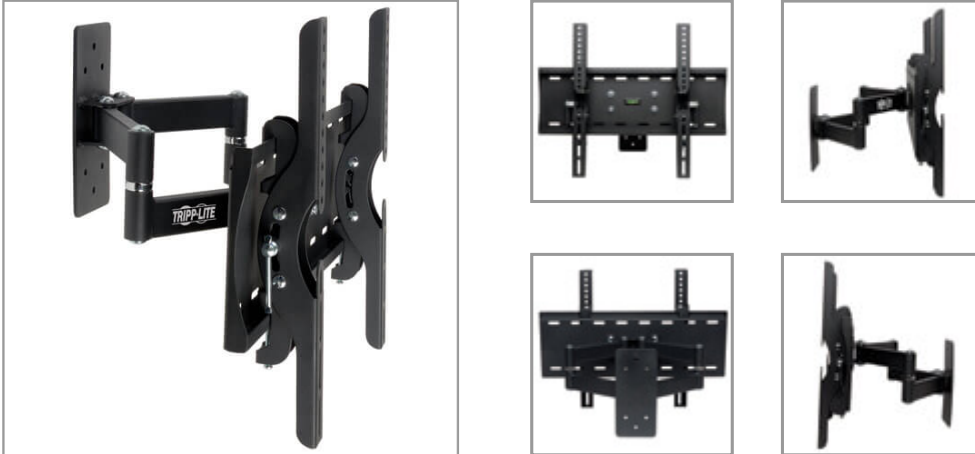

Full-Motion Wall-Mount for 23" to 55" Flat-Screen Displays

MODEL NUMBER: DWM2342M

Description

Tripp Lite's VESA-compliant DWM2342M Full-Motion Flat-Screen Wall Mount offers full-motion articulation and can free up valuable space in your workstation by allowing you to effortlessly reposition your display at any time, even after installation. Its sleek design features convenient one-touch display adjustment with tilt and swivel capabilities and fits most 23- to 55-inch flat-panel displays. Its durable, all-metal frame with scratch-resistant, powder-coat finish withstands the stress of repeated use and blends easily into any décor. It comes with all necessary mounting hardware and supports weights of up to 110 lbs. A built-in bubble level enables accurate display leveling. For peace of mind, the DWM2342M comes backed by a 5-year warranty.

Features

- Tripp Lite's VESA-compliant DWM2342M Full-Motion Flat-Screen Wall Mount offers full-motion articulation and can free up valuable space in your workstation by allowing you to effortlessly reposition your display at any time, even after installation
- Sleek design features convenient one-touch display adjustment with tilt and swivel capabilities
- Fits most 23- to 55-inch flat-panel displays
- Durable, all-metal frame with scratch-resistant, powder-coat finish withstands the stress of repeated use and blends easily into any décor
- Comes with all necessary mounting hardware and supports weights of up to 110 lb
- Built-in bubble level enables accurate display leveling
- 5-year warranty