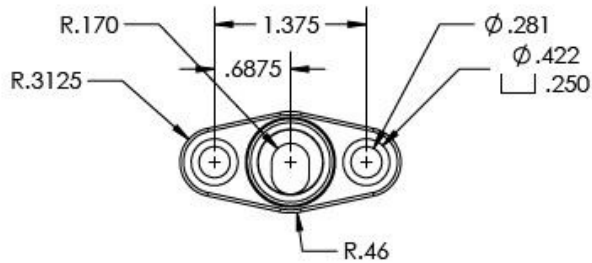

# HEAVY DUTY GOOSENECK FLEX ARM

95186 24" Long, 3/8-16 Female, Direct Mount Base

ARM LENGTH	24" (609.6 mm)
ARM MATERIAL	Steel
OUTSIDE DIAMETER	.695"
INSIDE DIAMETER	.325"
LOAD RATING	Max Load @ 90 Degrees: <b><u>1.5 pounds</u></b>
FEEL	Heavy Duty, Feels Stiff
MOUNTING STYLE	Screw Down, with Sheet Metal (#12 x 1 PPHSM) and Machine Screws (1/4-20) included
TOP FITTING	3/8-16 UNC Female Thread Male Thread Conversion Kit included with single use tube of Loctite and Male Stud
BASE FITTING	Direct Mount Fitting (Zinc Die Cast), Hole Spacing 1.375" on center
COVERING SLEEVE	PVC, Matte Black