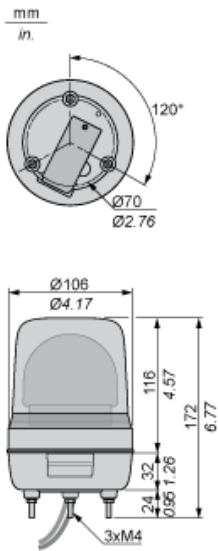

Main

Range of Product	Harmony XVR
Product or Component Type	Prewired rotating mirror beacon
Sound signalling	Without
Device short name	XVR
Mounting diameter	4.17 in (106 mm)
IP degree of protection	IP55 IEC 60529 with accessory) IP23 IEC 60529
[Us] rated supply voltage	24 V AC/DC
Light source	High luminosity LED, orange

Complementary

Material	ABS (acrylonitrile butadiene-styrene) body part PMMA (polymethyl methacrylate) globe
CAD overall width	4.17 in (106 mm)
CAD overall depth	4.17 in (106 mm)
Net Weight	1.10 lb(US) (0.5 kg)
Marking	CE
Product mounting	By 3 M4 screws
Supply voltage limits	19...30 V DC 21.6...26.4 V AC
[Uimp] rated impulse withstand voltage	0.8 kV
Current Consumption	125 mA
Flashing frequency	2.3 Hz
Clamping connection capacity	0.83 mm ²
AWG gauge	AWG 18
Cable length	15.75 in (400 mm)

Packing Units

Unit Type of Package 1	PCE
Package 1 Height	5.51 in (14 cm)
Package 1 width	5.51 in (14 cm)
Package 1 Length	7.68 in (19.5 cm)
Unit Type of Package 2	S04
Number of Units in Package 2	8
Package 2 Weight	14.05 lb(US) (6.372 kg)
Package 2 Height	11.81 in (30 cm)
Package 2 width	15.75 in (40 cm)
Package 2 Length	23.62 in (60 cm)

Contractual warranty

Warranty	18 months
----------	-----------

Rotating Mirror Beacon

Dimensions

Rotating Mirror Beacon

Panel Cut-out