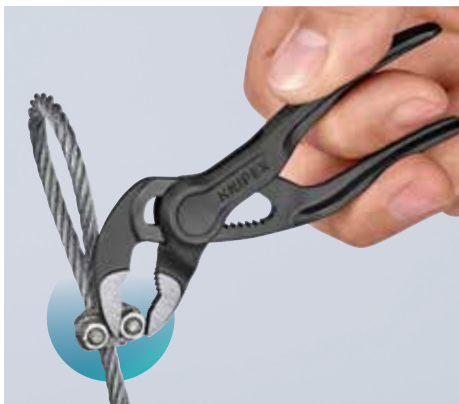

KNIPEX Cobra® XS

87

Grips like a big tool: The smallest water pump pliers in the world with full functional capability

- ▶ Compact design and slim head provides firm grip even in tight spaces
 - ▶ One-handed quick adjustment for fitting various workpiece sizes
 - ▶ Secure gripping capacity up to 1"
- > Box-joint design provides high stability
 - > Gripping surfaces with special hardened teeth
 - > Self-locking on pipes and nuts: no slipping on the workpiece and low hand-force required
 - > Pinch guard prevents fingers being pinched
 - > 11 adjustment positions

The KNIPEX Cobra® Family has grown

In every size: perfect for gripping, holding, pressing, and bending with the ingenious self-locking effect.

87 00 100 87 01 125 87 01 150 87 01 180 87 01 250 87 01 300 87 01 400 US 87 01 560 US

87 00 100

NEW
PATENTED

The slim head provides firm grip even in tight spaces

Work with only one hand to open, slide on the workpiece, and push top jaw down with your finger

Self-locking and durable - can handle substantial force applied on handle when locked in place