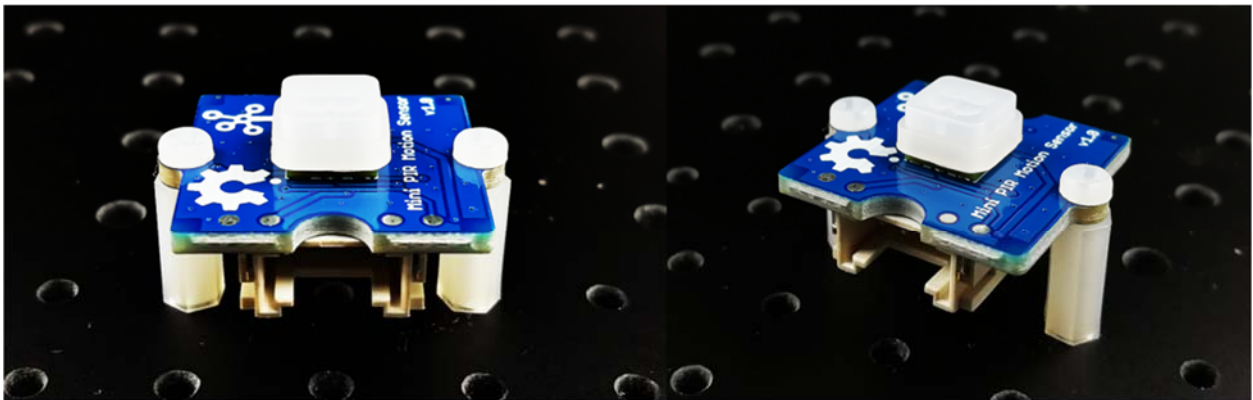

Grove - Screw&Nut Pack (20 Sets)

SKU 114020101

The Grove - Screw&Nut Pack (20 Sets) is used for the mounting of the Grove module.

Part List:

PM2.0xH5.0mm-Nylon-White Screw x 20

M2.0xH6.0mm-Nylon-White Nut x10

M2.0xH10.0mm-Nylon-White Nut x10

Dimension (Unit mm)

Screw

6.0mm Nut

10.0mm Nut

Assembly example

6.0mm Nut

10.0mm Nut