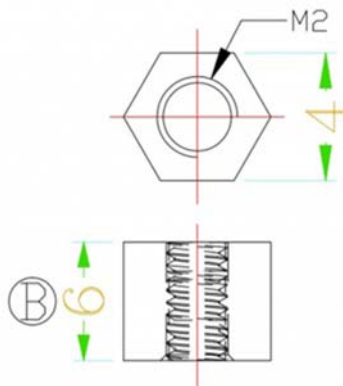

Grove - Screw&Nut Pack (20 Sets)

SKU 114020101

The Grove - Screw&Nut Pack (20 Sets) is used for the mounting of the Grove module.

Part List:

PM2.0xH5.0mm-Nylon-White Screw x 20

M2.0xH6.0mm-Nylon-White Nut x10

M2.0xH10.0mm-Nylon-White Nut x10

Dimension (Unit mm)

Screw

6.0mm Nut

10.0mm Nut

Assembly example

6.0mm Nut

10.0mm Nut