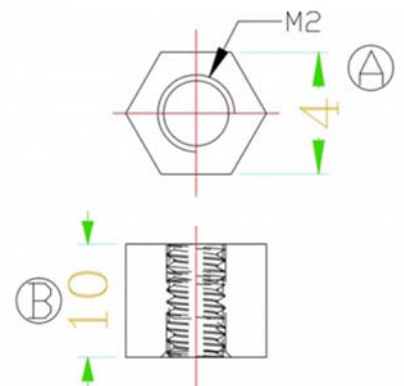

Grove - Screw&Nut Pack (20 Sets)

SKU 114020101

The Grove - Screw&Nut Pack (20 Sets) is used for the mounting of the Grove module.

Part List:

PM2.0xH5.0mm-Nylon-White Screw x 20

M2.0xH6.0mm-Nylon-White Nut x10

M2.0xH10.0mm-Nylon-White Nut x10

Dimension (Unit mm)

Screw

6.0mm Nut

10.0mm Nut

Assembly example

6.0mm Nut

10.0mm Nut