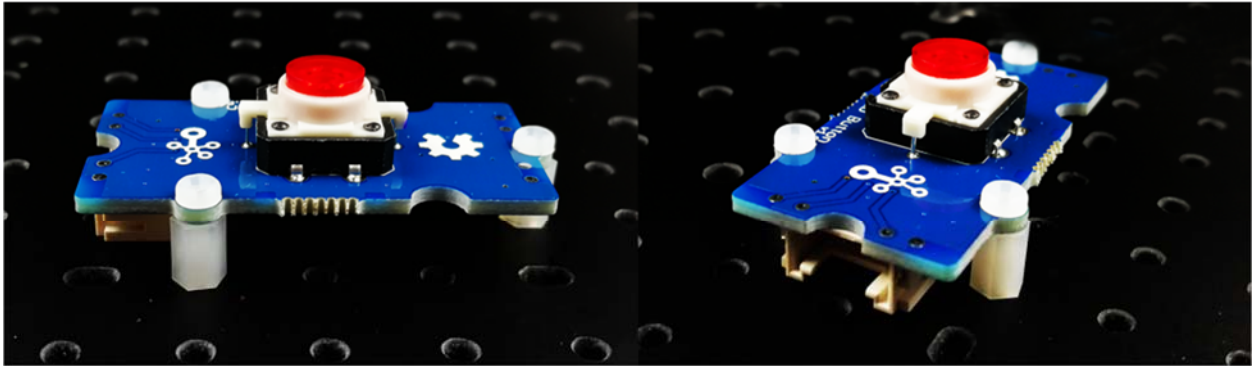

Grove - Screw&Nut Pack (20 Sets)

SKU 114020101

The Grove - Screw&Nut Pack (20 Sets) is used for the mounting of the Grove module.

Part List:

PM2.0xH5.0mm-Nylon-White Screw x 20

M2.0xH6.0mm-Nylon-White Nut x10

M2.0xH10.0mm-Nylon-White Nut x10

Dimension (Unit mm)

Screw

6.0mm Nut

10.0mm Nut

Assembly example

6.0mm Nut

10.0mm Nut