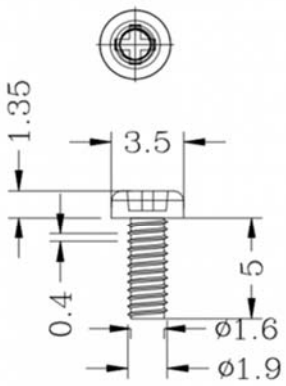

Grove - Screw&Nut Pack (20 Sets)

SKU 114020101

The Grove - Screw&Nut Pack (20 Sets) is used for the mounting of the Grove module.

Part List:

PM2.0xH5.0mm-Nylon-White Screw x 20

M2.0xH6.0mm-Nylon-White Nut x10

M2.0xH10.0mm-Nylon-White Nut x10

Dimension (Unit mm)

Screw

6.0mm Nut

10.0mm Nut

Assembly example

6.0mm Nut

10.0mm Nut