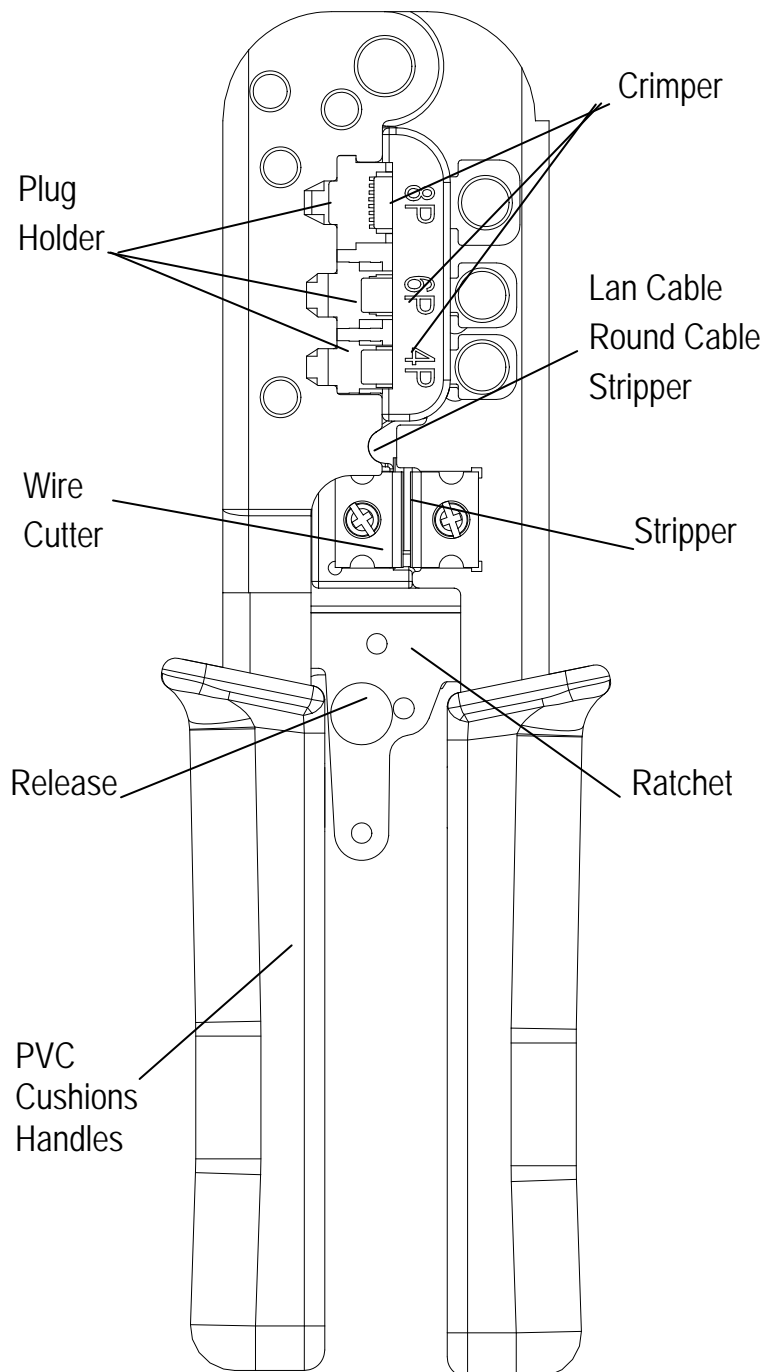

DL-5468/5468R/568/568R/546/546R

PROFESSIONAL MODULAR CUTS-STRIPS-CRIMPS TOOL

Specification:

● Item No:

DL-5468

(8P8C/RJ45,6P6C/RJ-12,6P4C/RJ-11,6P2C)
(4P4C,4P2C)

DL-5468R

(8P8C/RJ45,6P6C/RJ-12,6P4C/RJ-11,6P2C)
(4P4C,4P2C) With Ratchet

DL-568

(8P8C/RJ45,6P6C/RJ-12,6P4C/RJ-11,6P2C)

DL-568R

(8P8C/RJ45,6P6C/RJ-12,6P4C/RJ-11,6P2C)
With Ratchet

DL-546

(6P6C/RJ-12,6P4C/RJ-11,6P2C,4P4C,4P2C,)

DL-546R

(6P6C/RJ-12,6P4C/RJ-11,6P2C,4P4C,4P2C,)
With Ratchet

* **Length:** 8" (203+/-3mm)

* **Material:** Carbon Steel

* **Weight:** 350g

* **Finished:** Black oxide finished.