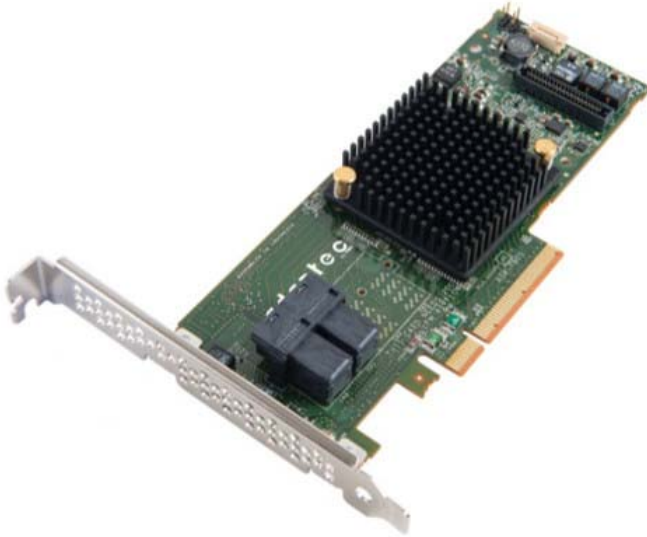

Enabling an Intelligent Planet

96RC-SAS-8P-PE-AD3

Product	96RC-SAS-8P-PE-AD3
Product Description	Adaptec 7805 SAS 8 Port 6GB/S PCIEX8(G)
Manufacturer	Adaptec
Controller Type	Hardware RAID
On-Board Memory	1GB
RAID Level	0, 1, 1E, 5, 6, 10, 50, 60
Adapter Interface	PCI-E x 8
Channel	8 Channel
Hard Drive Interface	SAS / SATA
Bandwidth	6 Gb/s
RoHS Status	Yes
EOL	Q4 / 2018
Replacement Model	TBA